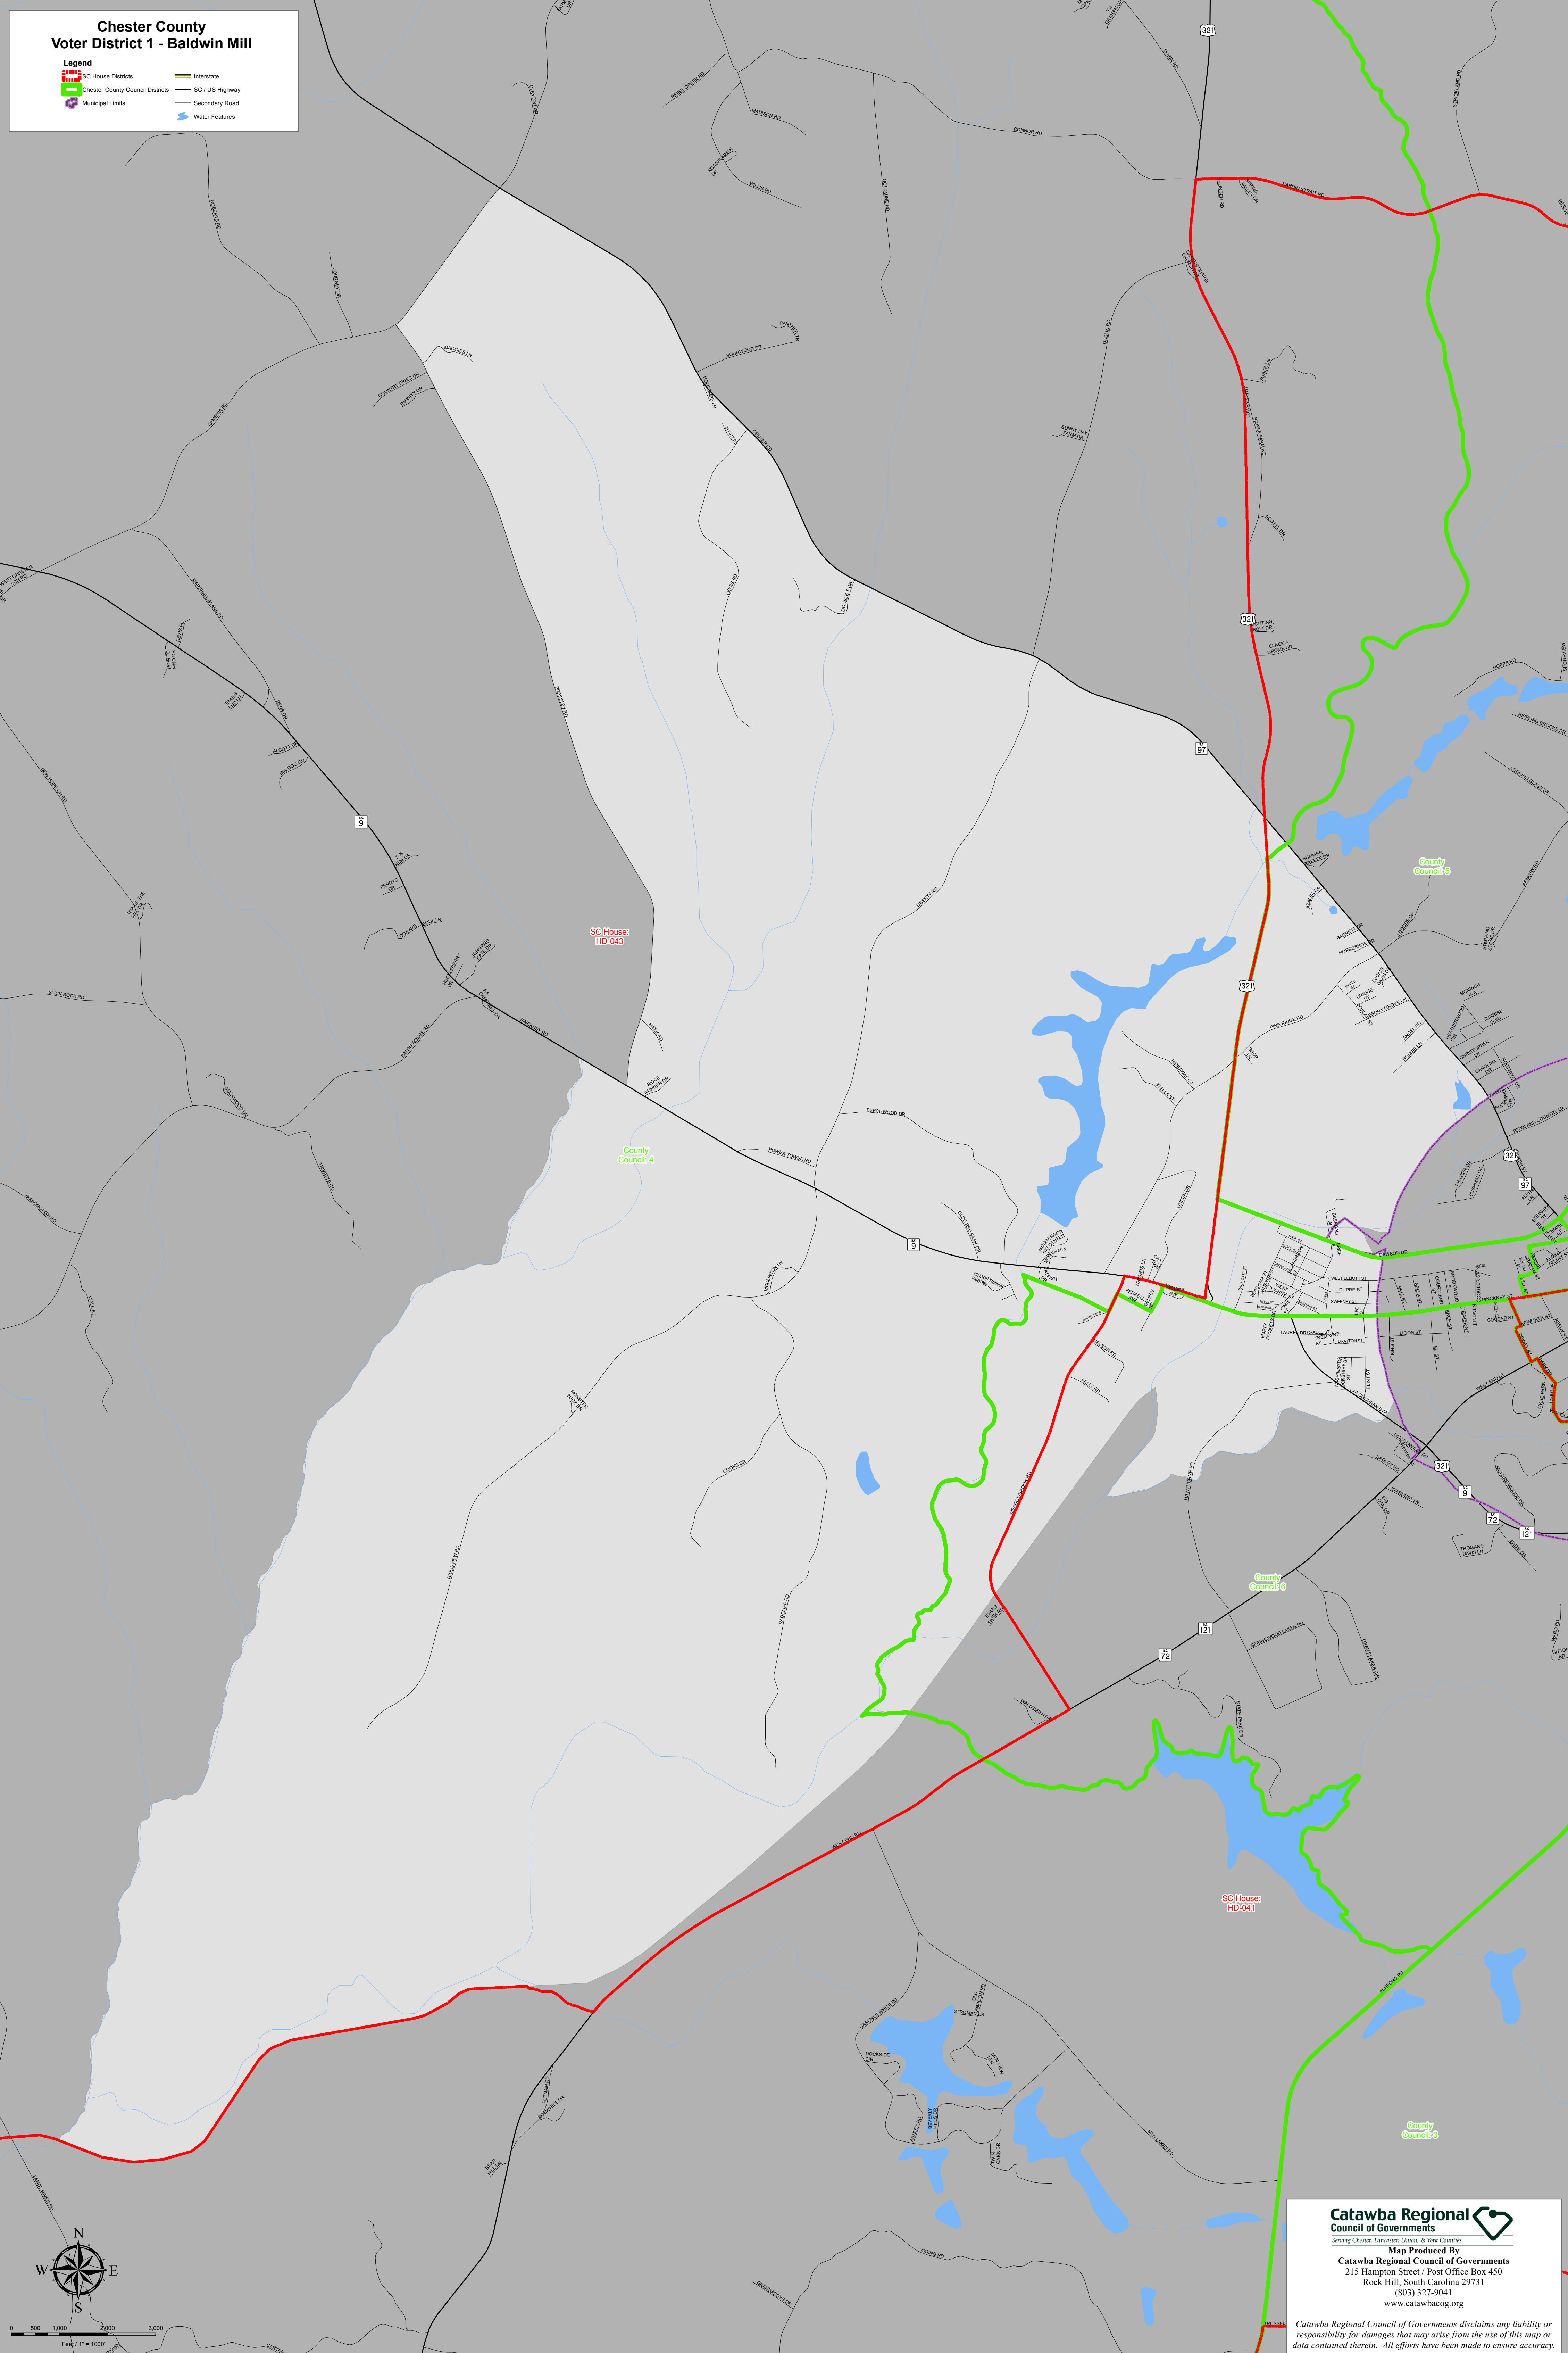

Chester County Voter District 1 - Baldwin Mill

1. **Legend**
2. SC House Districts
   - Chester County Council Districts
   - Municipal Limits
   - Interstate
   - SC / US Highway
   - Secondary Road
   - Water Features

SC House
HD 043

County
Council 4

County
Council 6

County
Council 5

SC House
HD 041

County
Council 6

**Catawba Regional
Council of Governments**