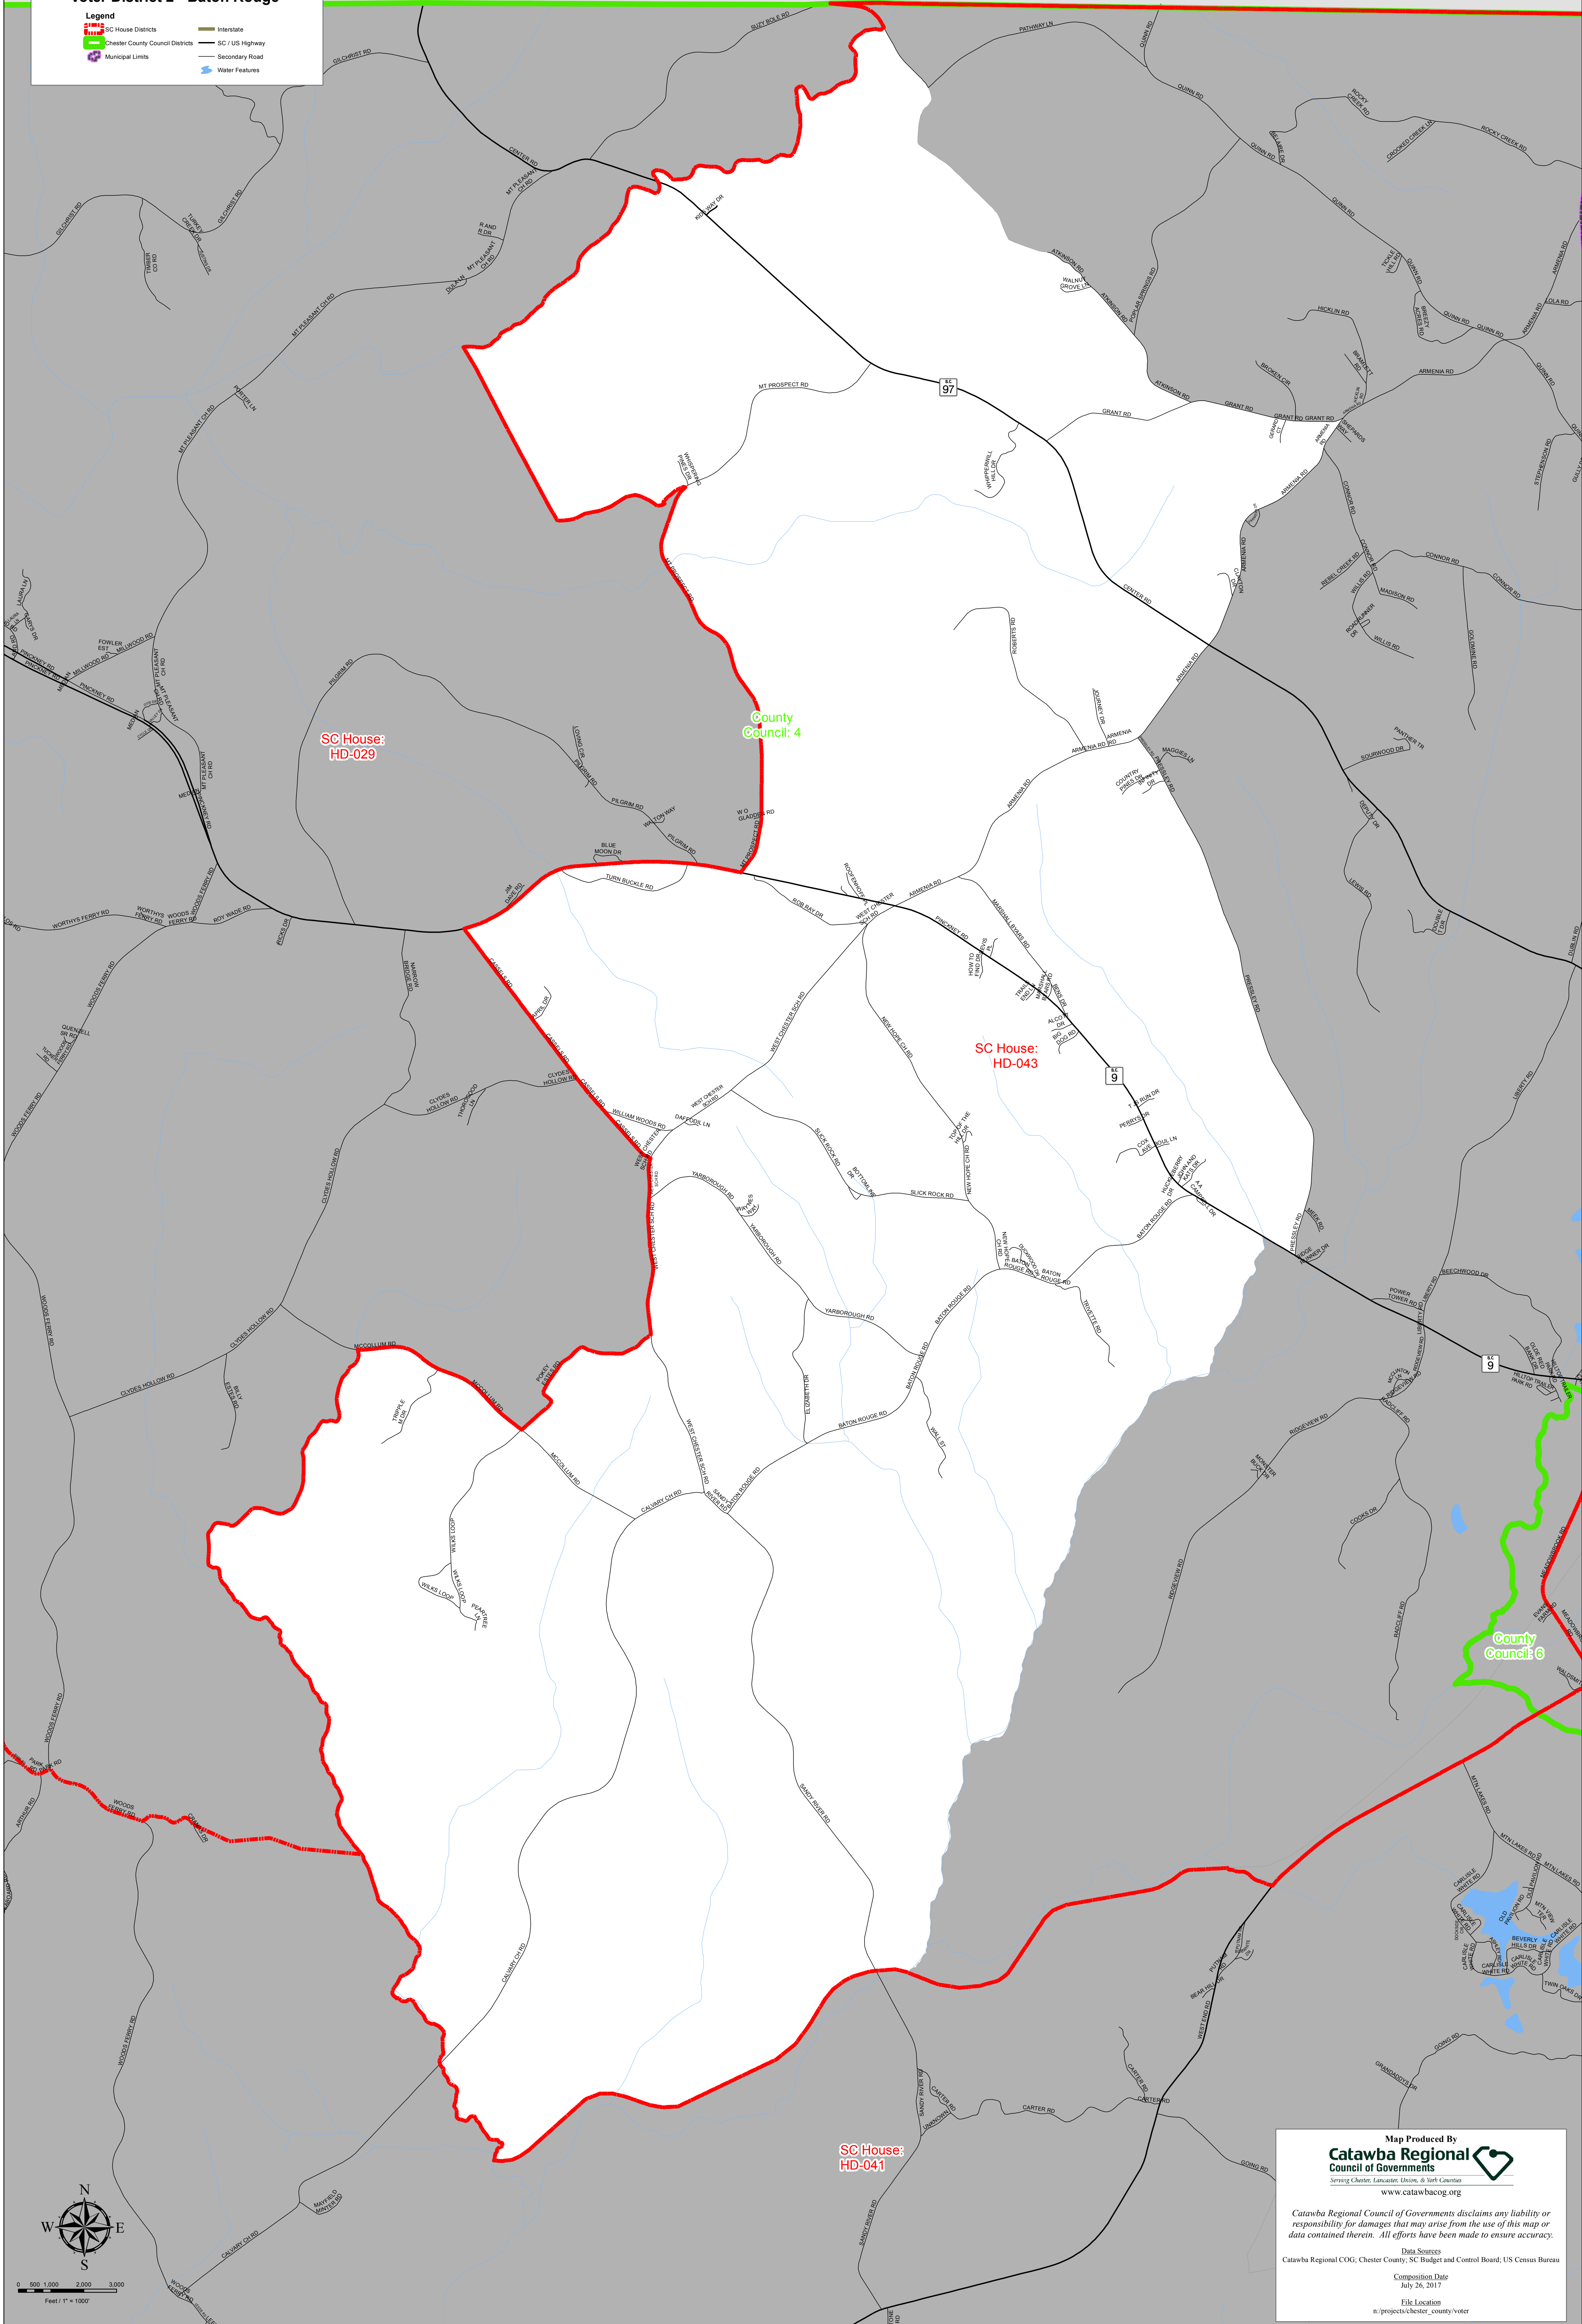

Chester County Voter District 2 - Baton Rouge

1. **Legend**
2. SC House Districts
   - Chester County Council Districts
   - Municipal Limits
   - Interstate
   - SC / US Highway
   - Secondary Road
   - Water Features

SC House:
HD-029

County
Council: 4

SC House:
HD-043

County
Council: 6

SC House:
HD-041

0 500 1,000 2,000 3,000
Feet / 1" = 1000'

Map Produced By
**Catawba Regional
Council of Governments**
Serving Chester, Lenoir, Union, & York Counties
www.catawbacog.org

Data Sources
Catawba Regional COG, Chester County, SC Budget and Control Board, US Census Bureau
Composition Date
July 26, 2017
File Location
n:\projects\chester_county\ voter