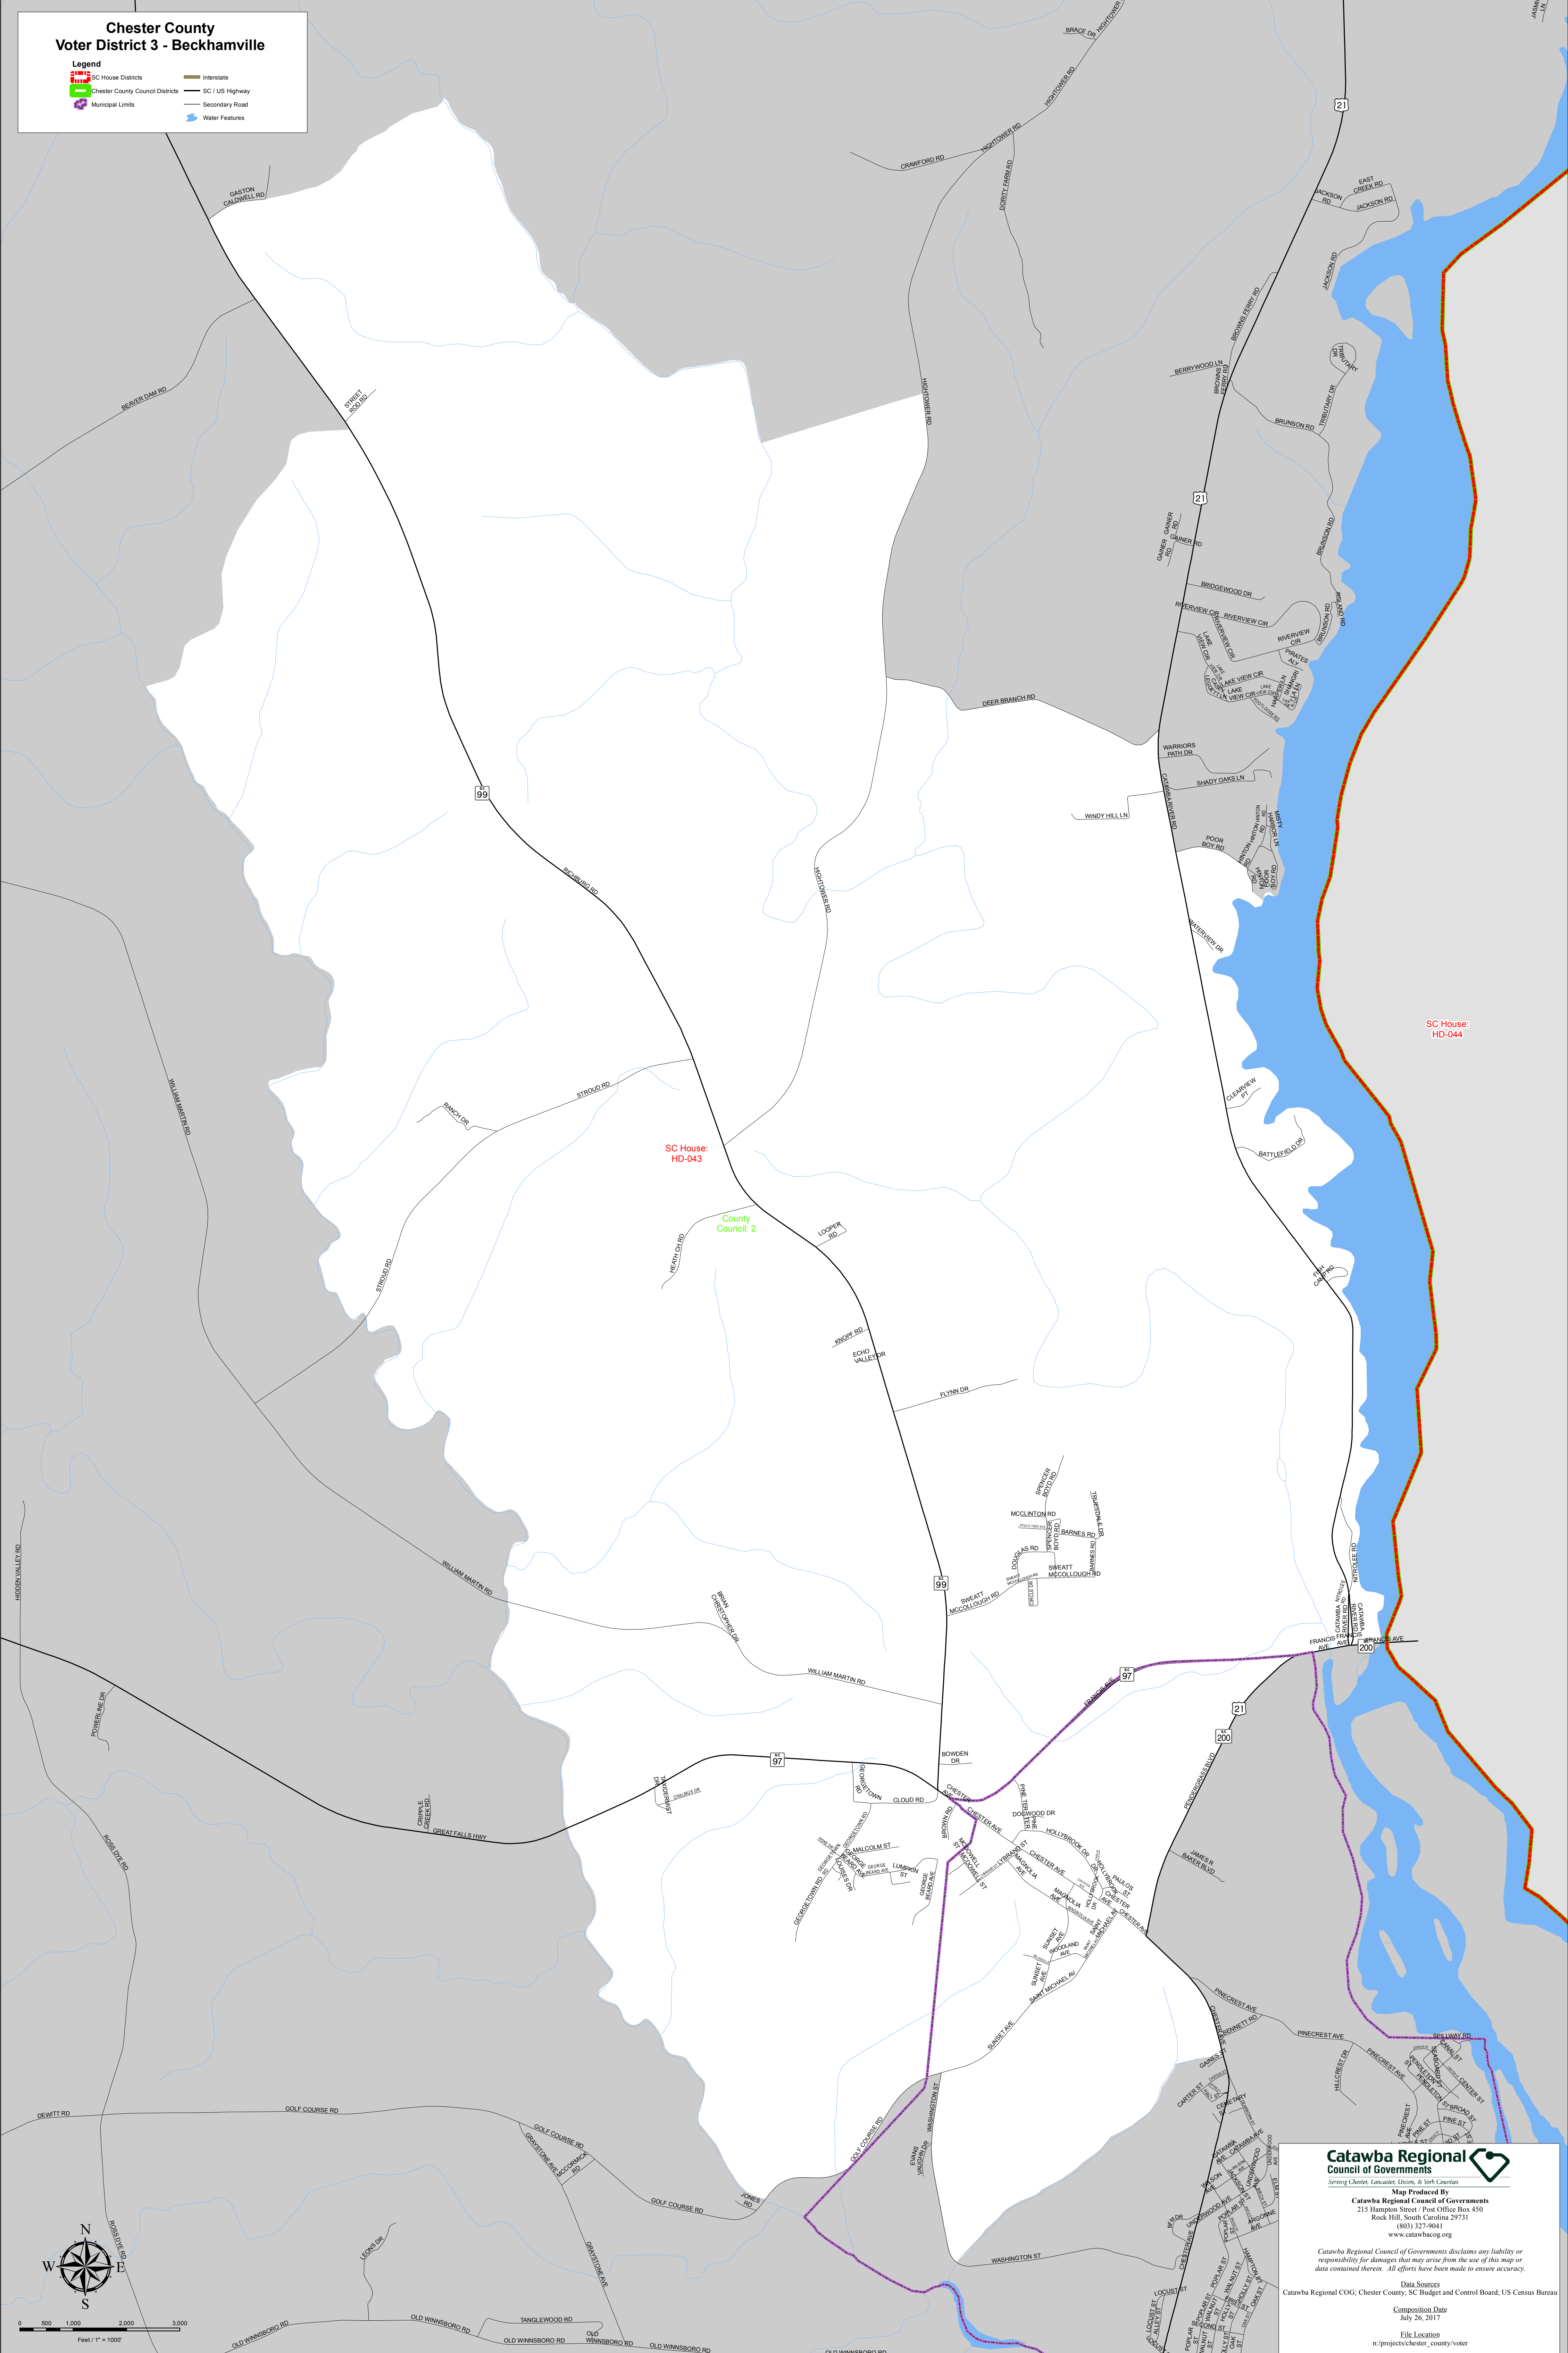

Chester County Voter District 3 - Beckhamville

1. **Legend**
2. SC House Districts
   - Chester County Council Districts
   - Municipal Limits
   - Interstate
   - SC / US Highway
   - Secondary Road
   - Water Features

SC House:
HD-043

County
Council: 2

SC House:
HD-044

Catawba Regional Council of Governments

Composition Date
July 26, 2017

File Location
n:\projects\chester_county\viewer