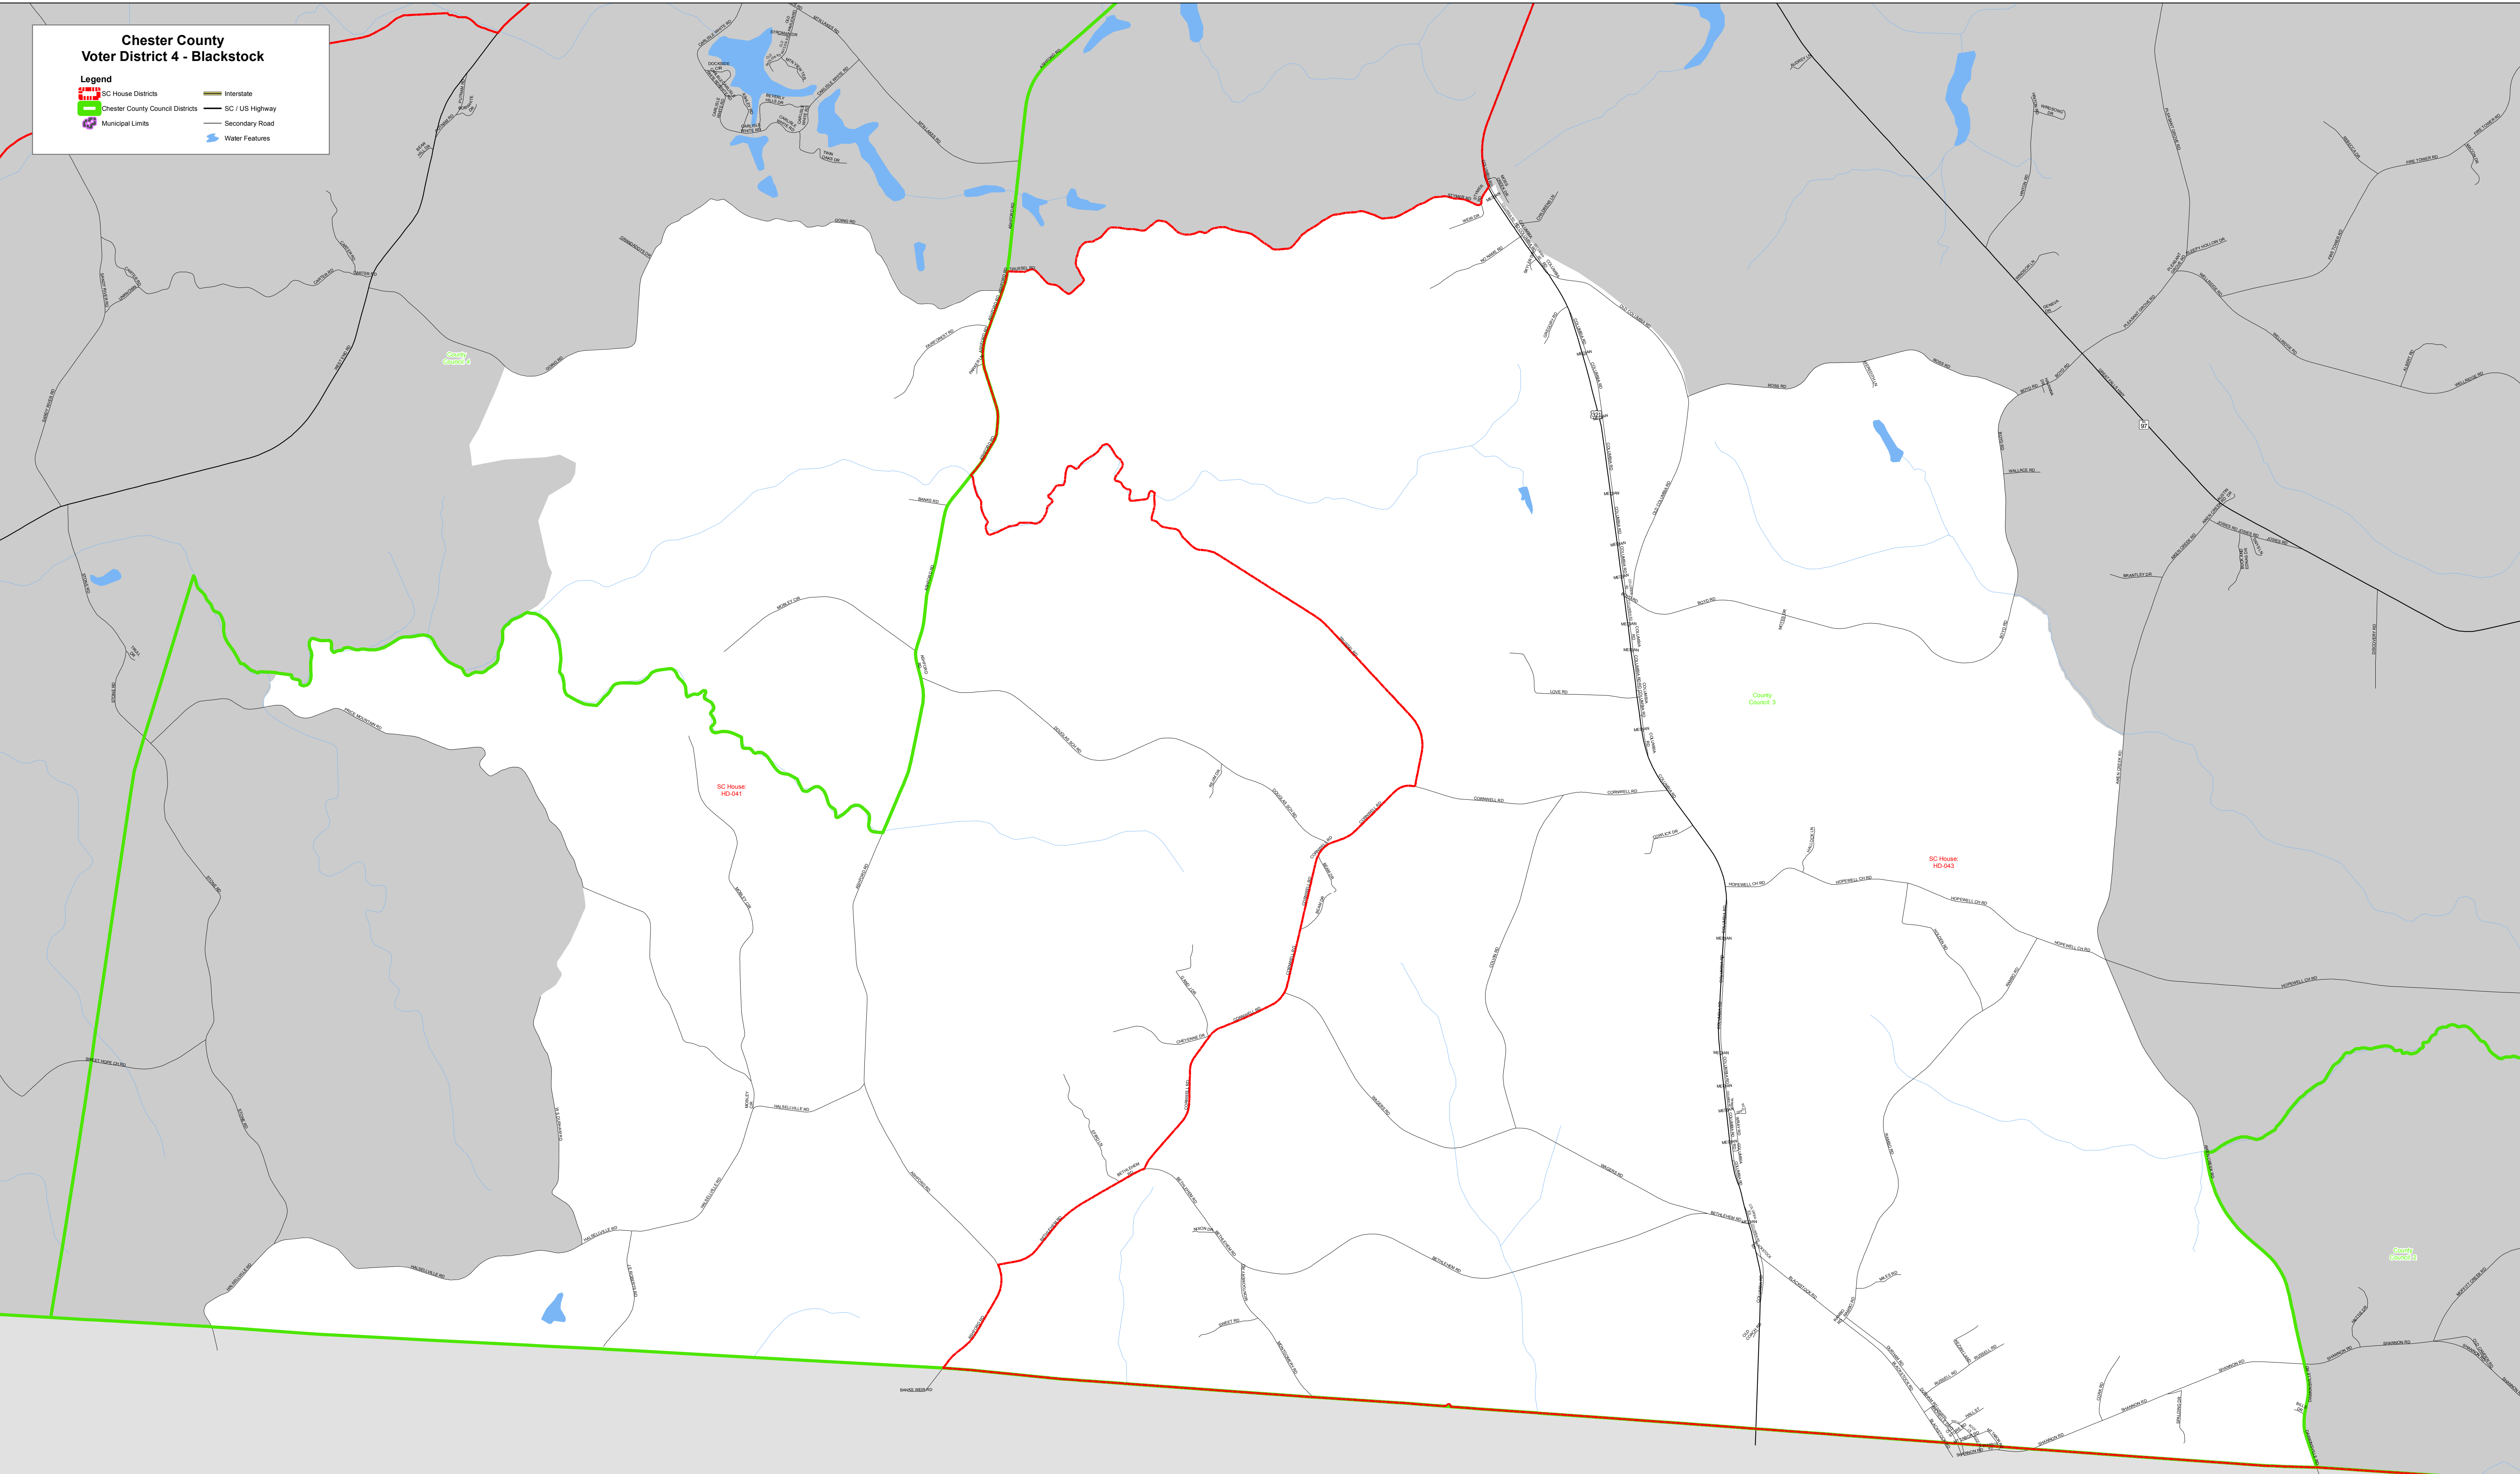

Chester County Voter District 4 - Blackstock

- Legend**
- SC House Districts
 - Chester County Council Districts
 - Municipal Limits
 - Interstate
 - SC / US Highway
 - Secondary Road
 - Water Features