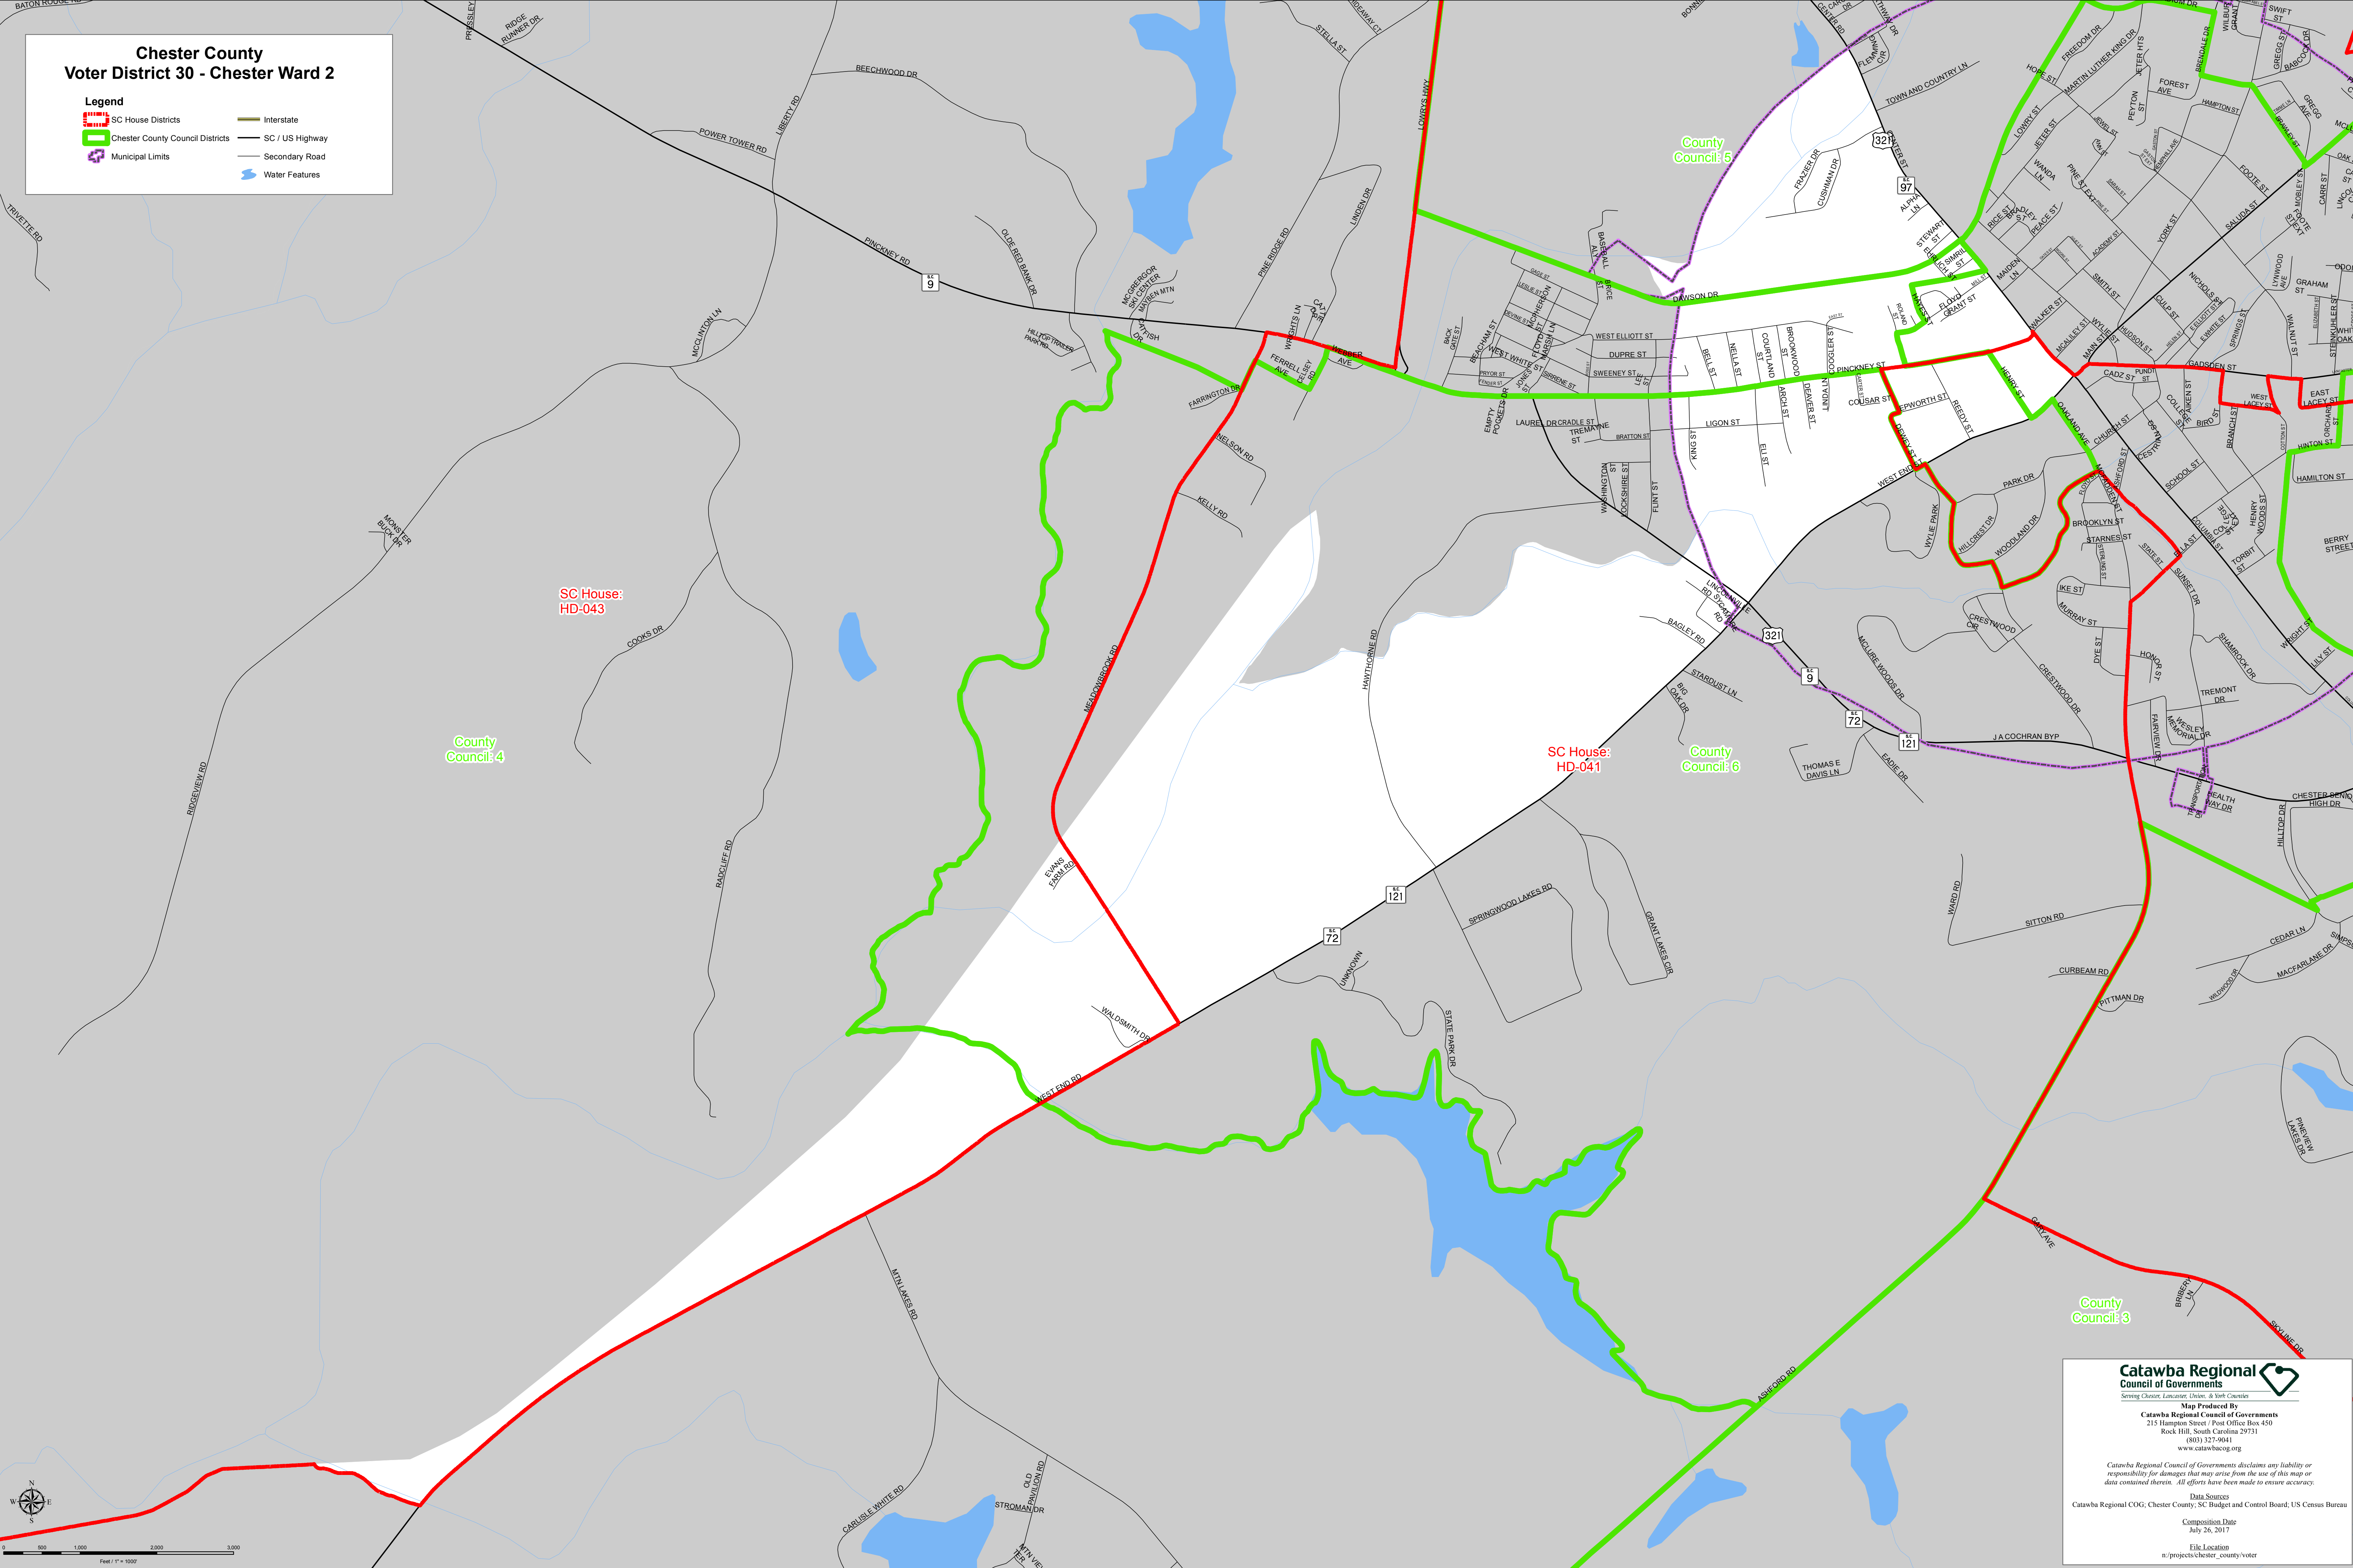

**Chester County
Voter District 30 - Chester Ward 2**

Legend

-  SC House Districts
-  Chester County Council Districts
-  Municipal Limits
-  Interstate
-  SC / US Highway
-  Secondary Road
-  Water Features