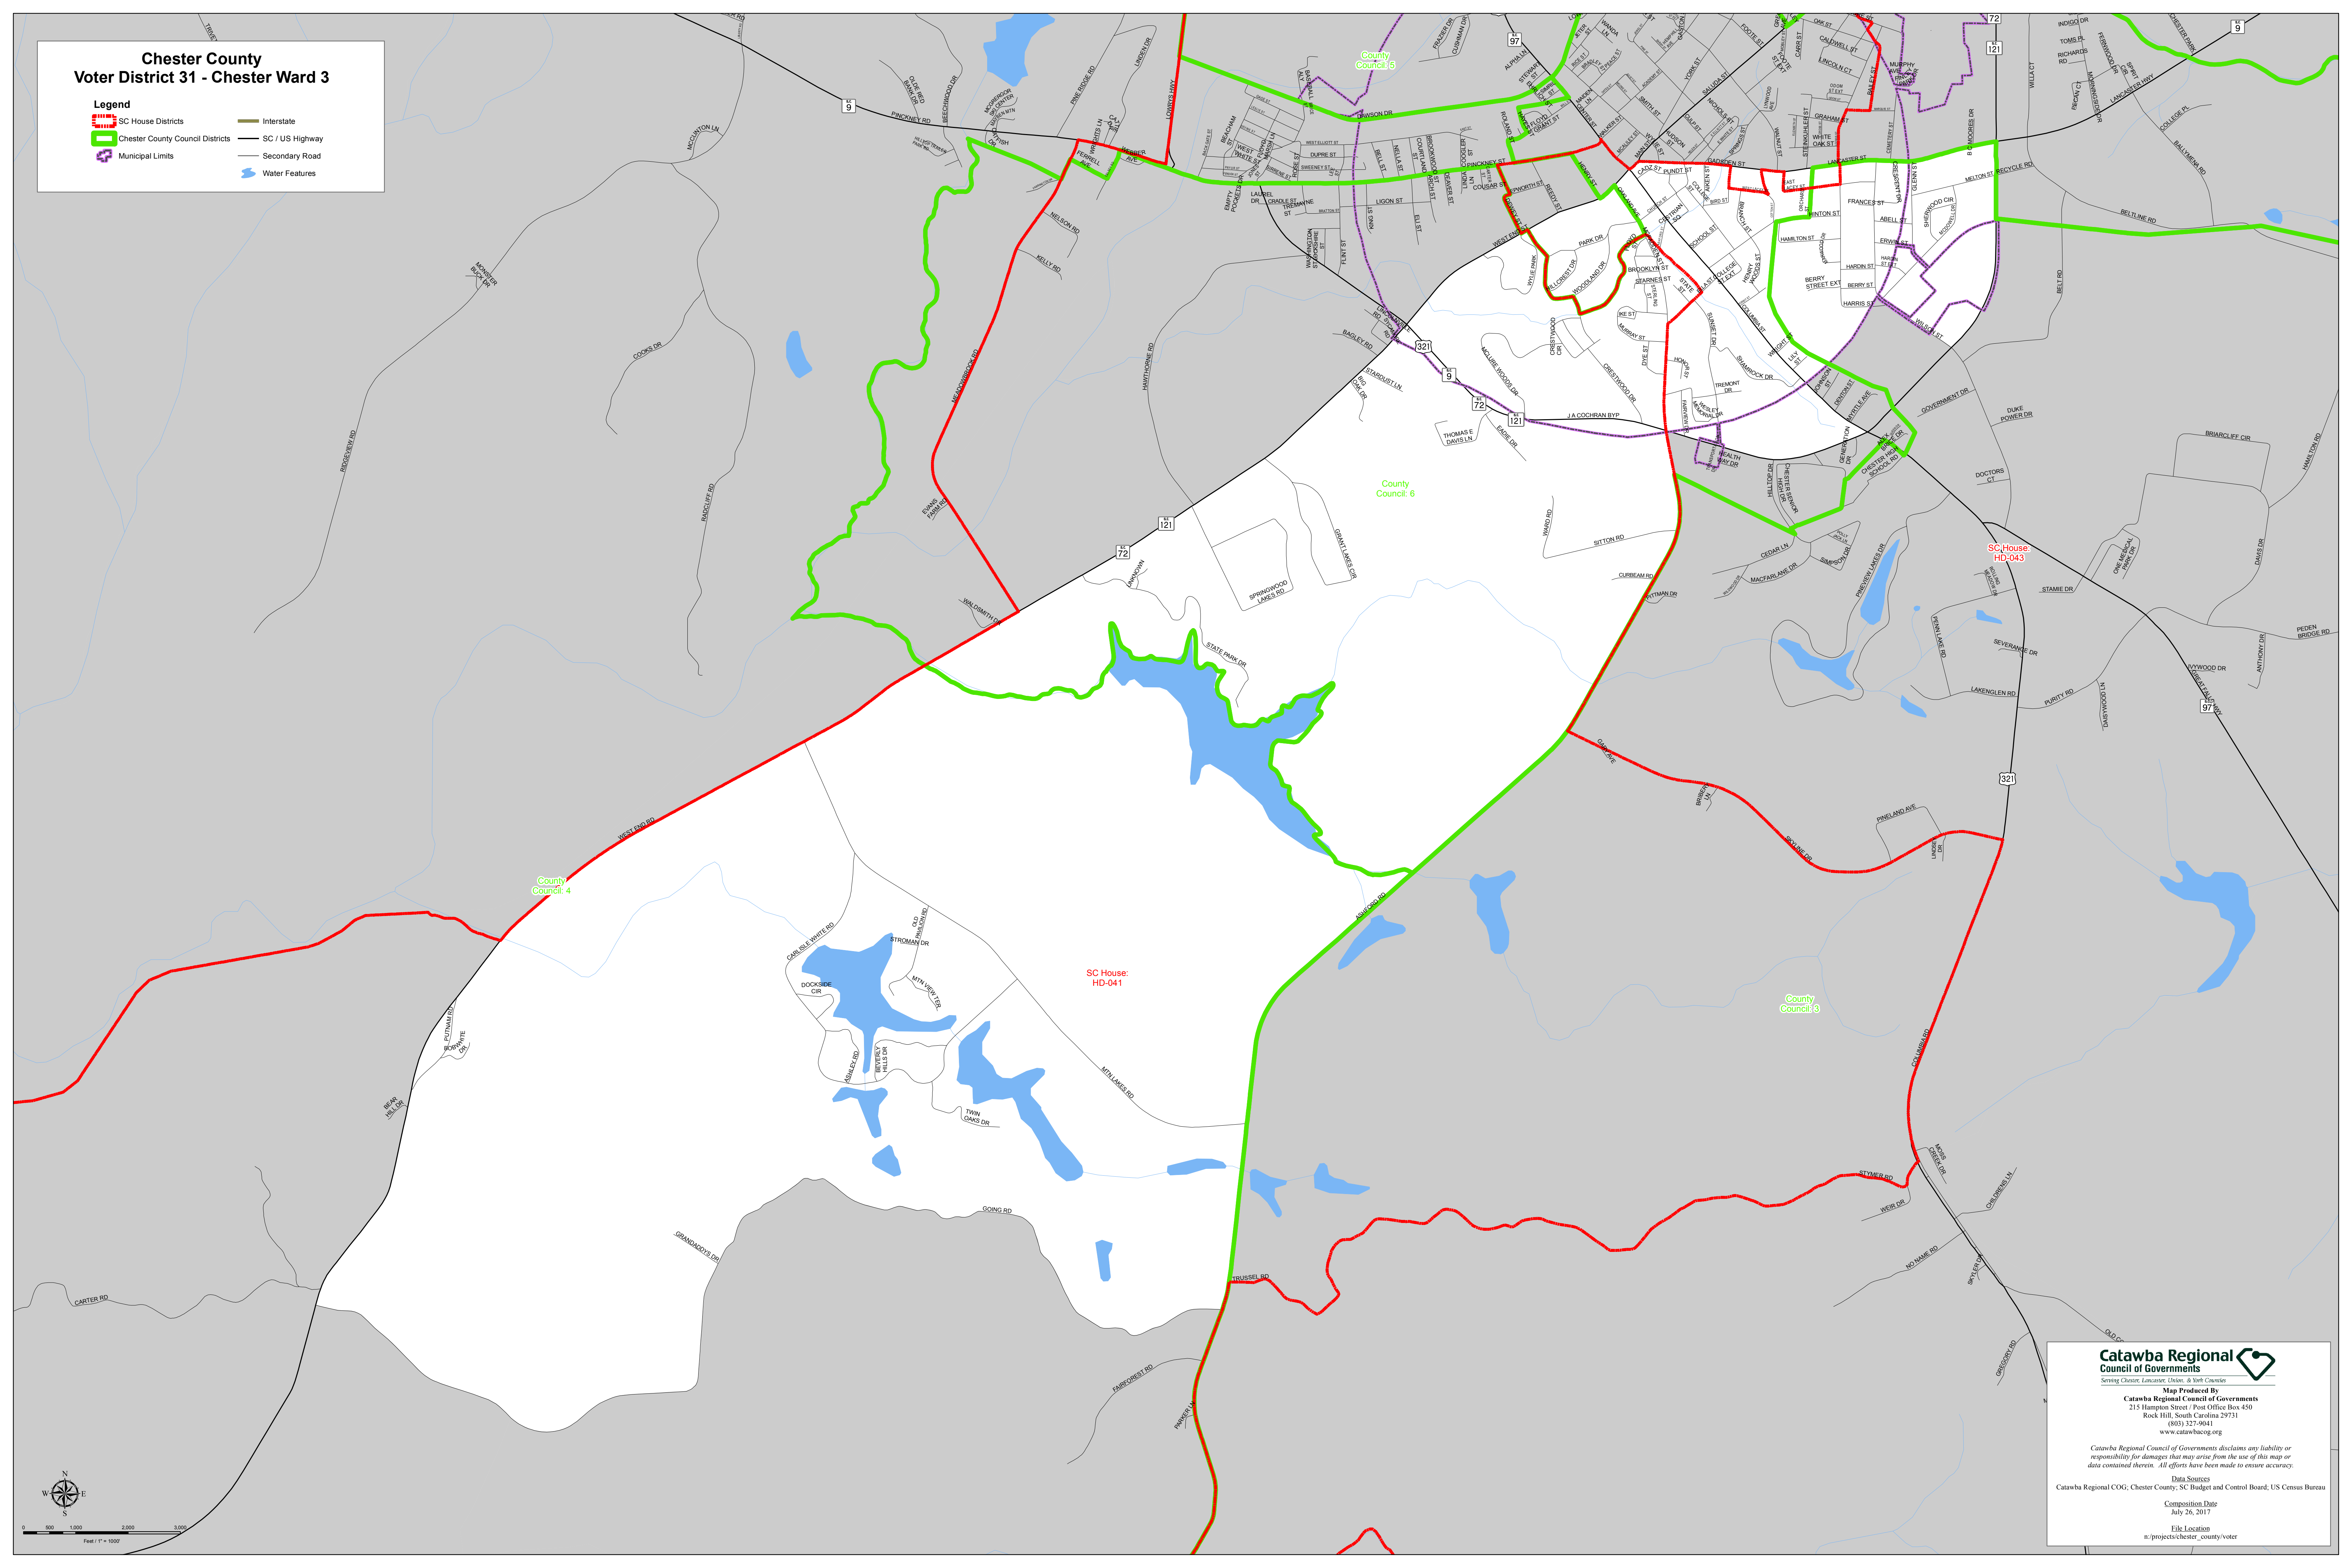

**Chester County
Voter District 31 - Chester Ward 3**

- Legend**
- SC House Districts
 - Chester County Council Districts
 - Municipal Limits
 - Interstate
 - SC / US Highway
 - Secondary Road
 - Water Features