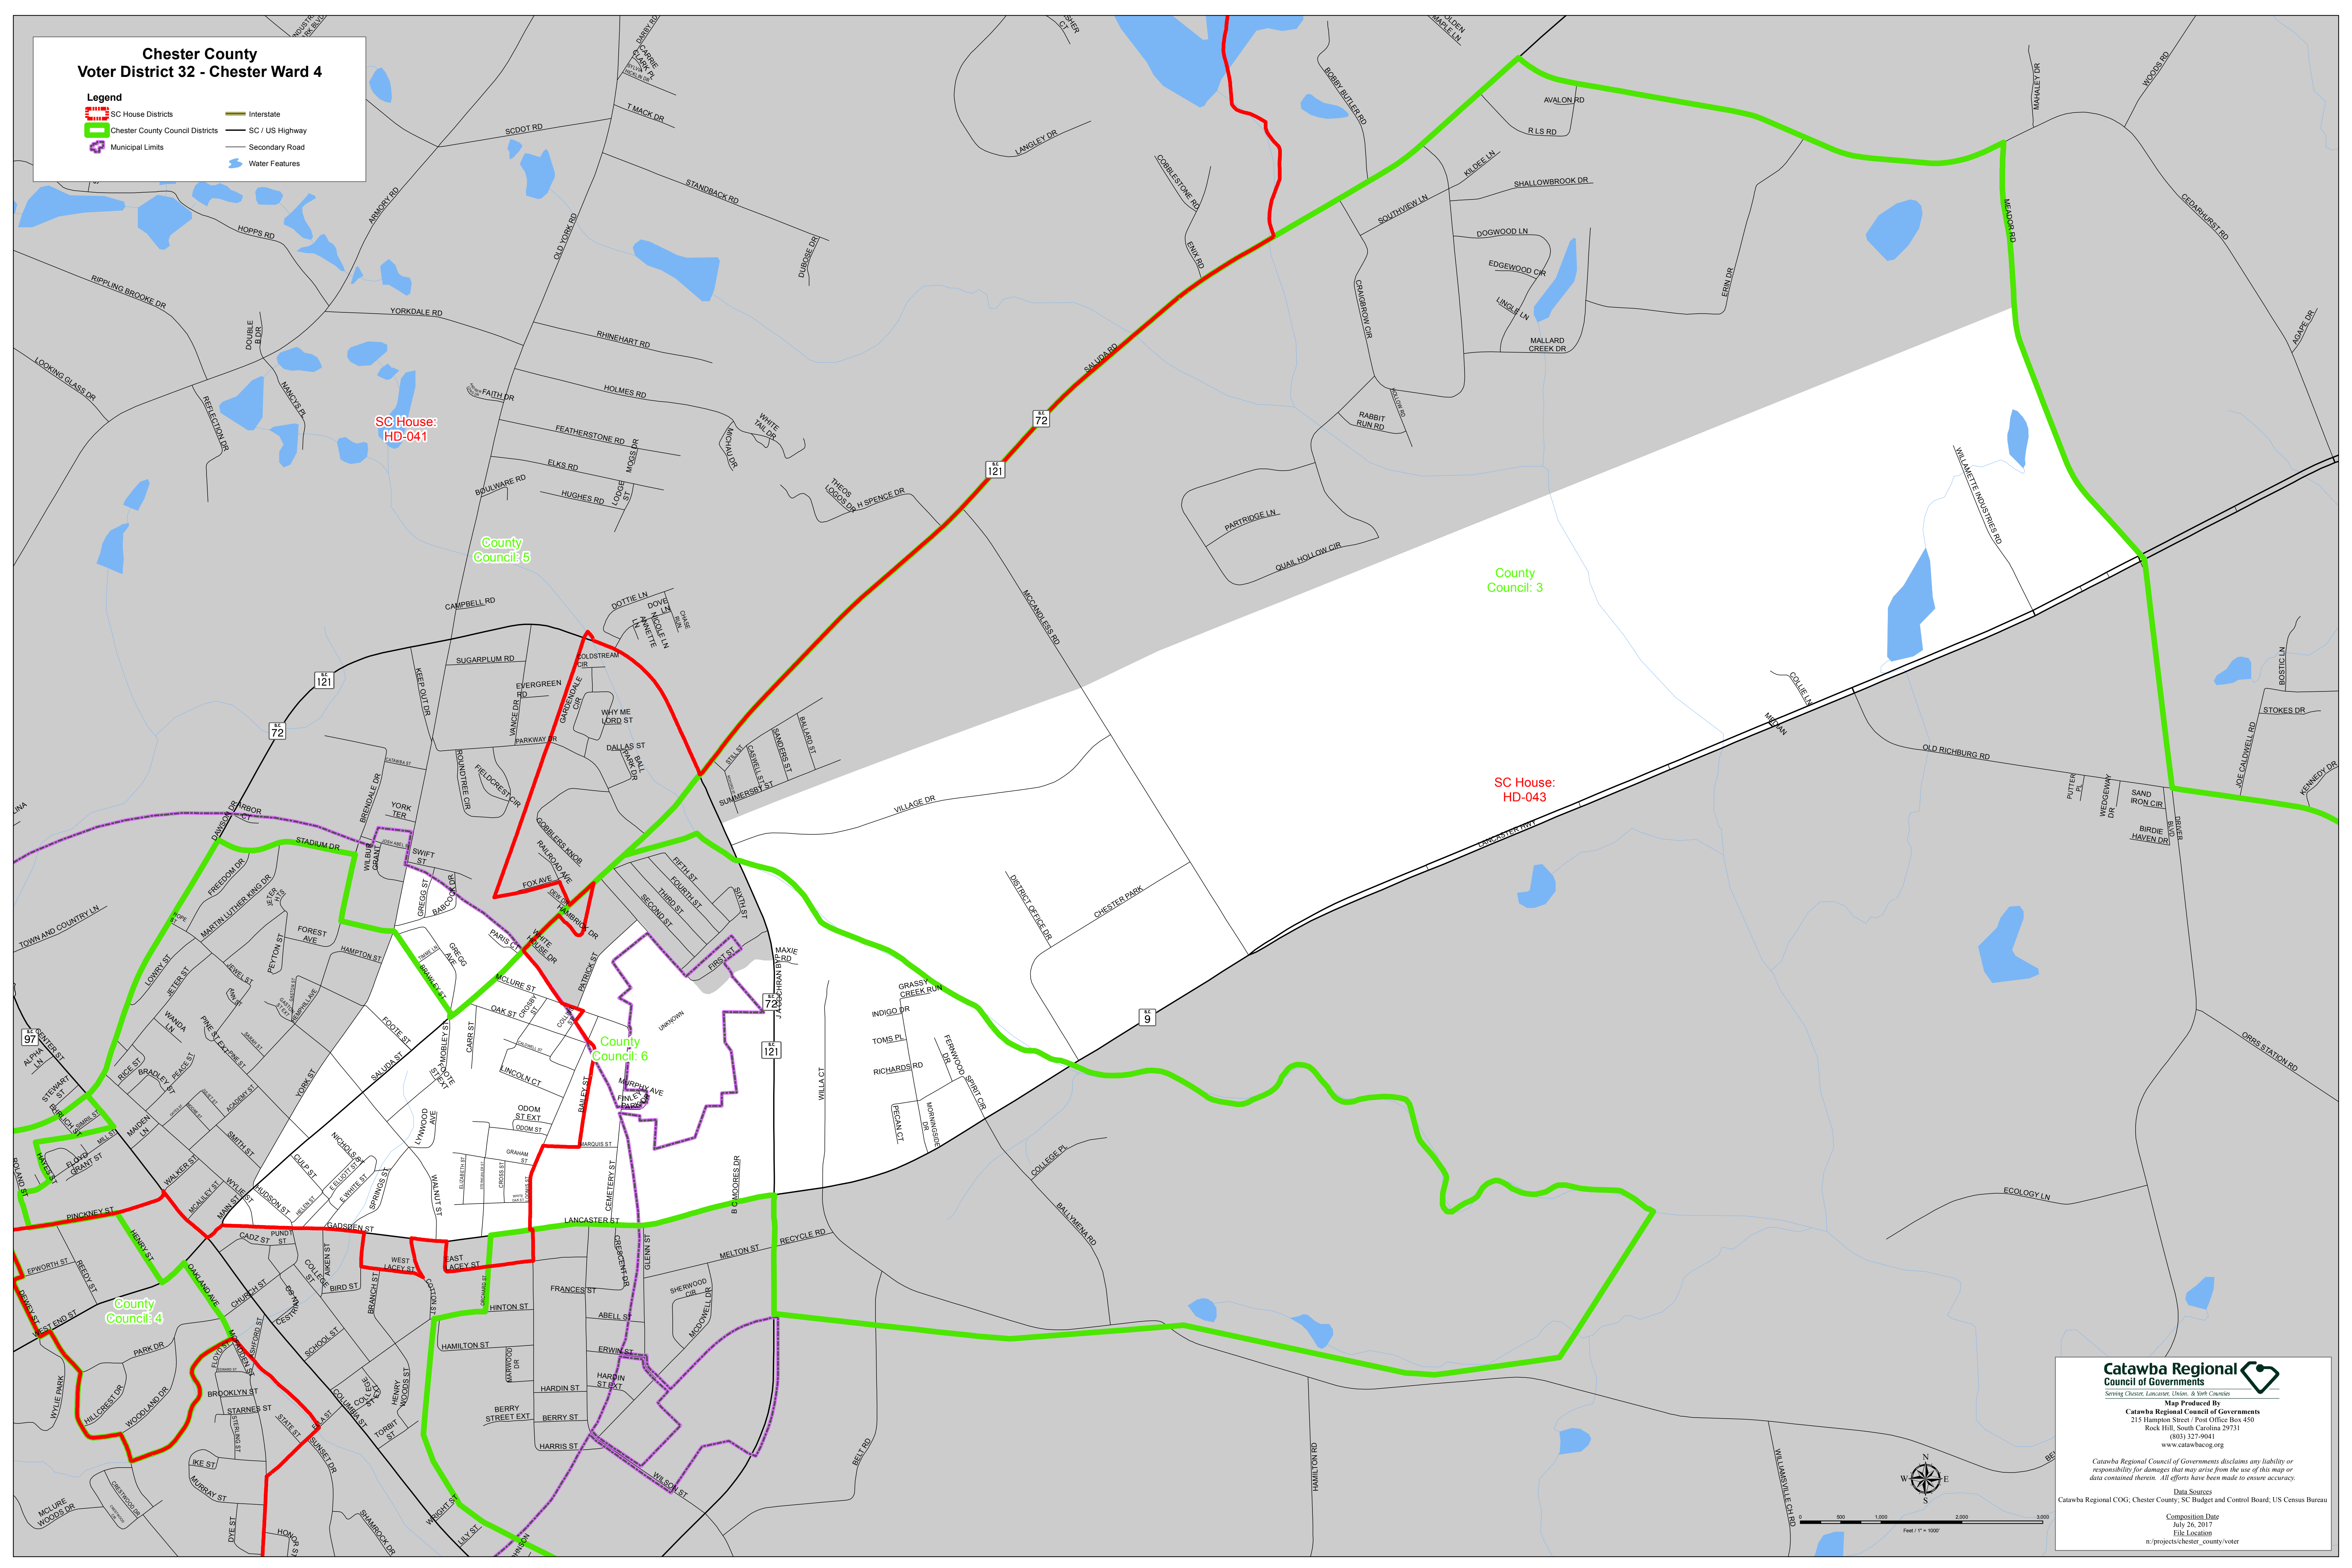

**Chester County
Voter District 32 - Chester Ward 4**

Legend

- SC House Districts
- Chester County Council Districts
- Municipal Limits
- Interstate
- SC / US Highway
- Secondary Road
- Water Features

Catawba Regional Council of Governments
Serving Chester, Lancaster, Union, & York Counties