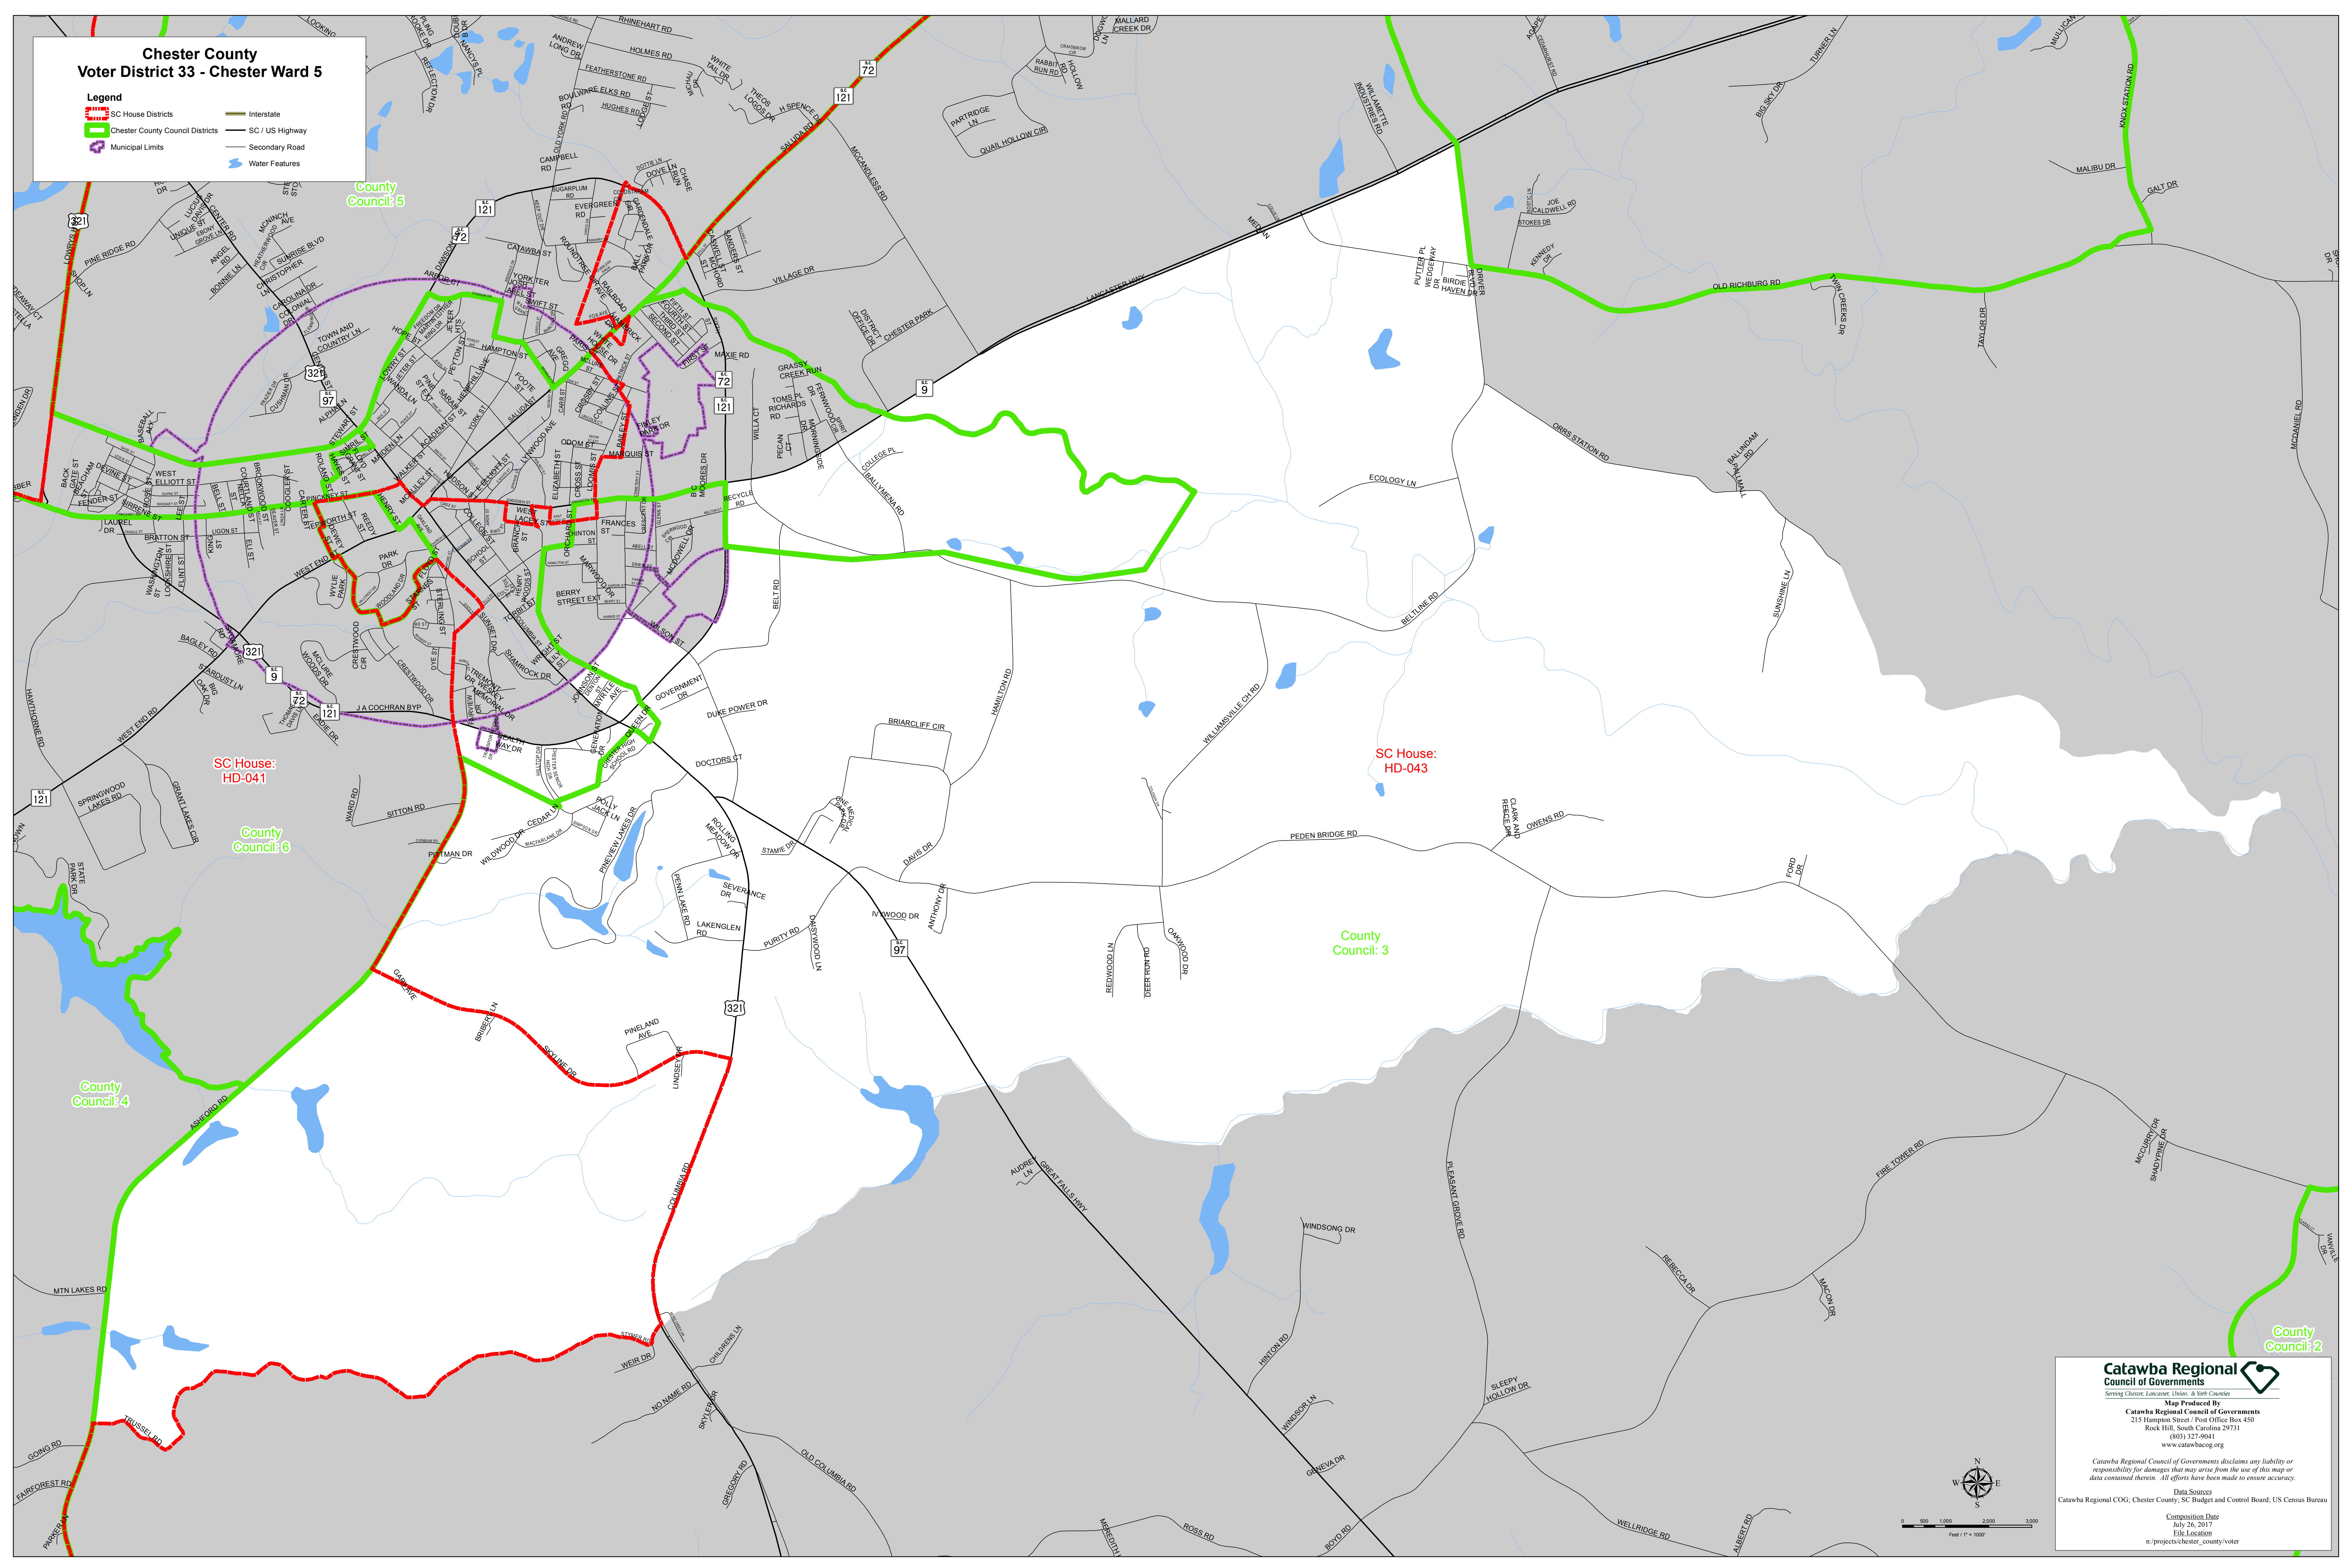

**Chester County
Voter District 33 - Chester Ward 5**

Legend

- SC House Districts
- Chester County Council Districts
- Municipal Limits
- Interstate
- SC / US Highway
- Secondary Road
- Water Features

Catawba Regional Council of Governments
Serving Chester, Lancaster, Union, & York Counties