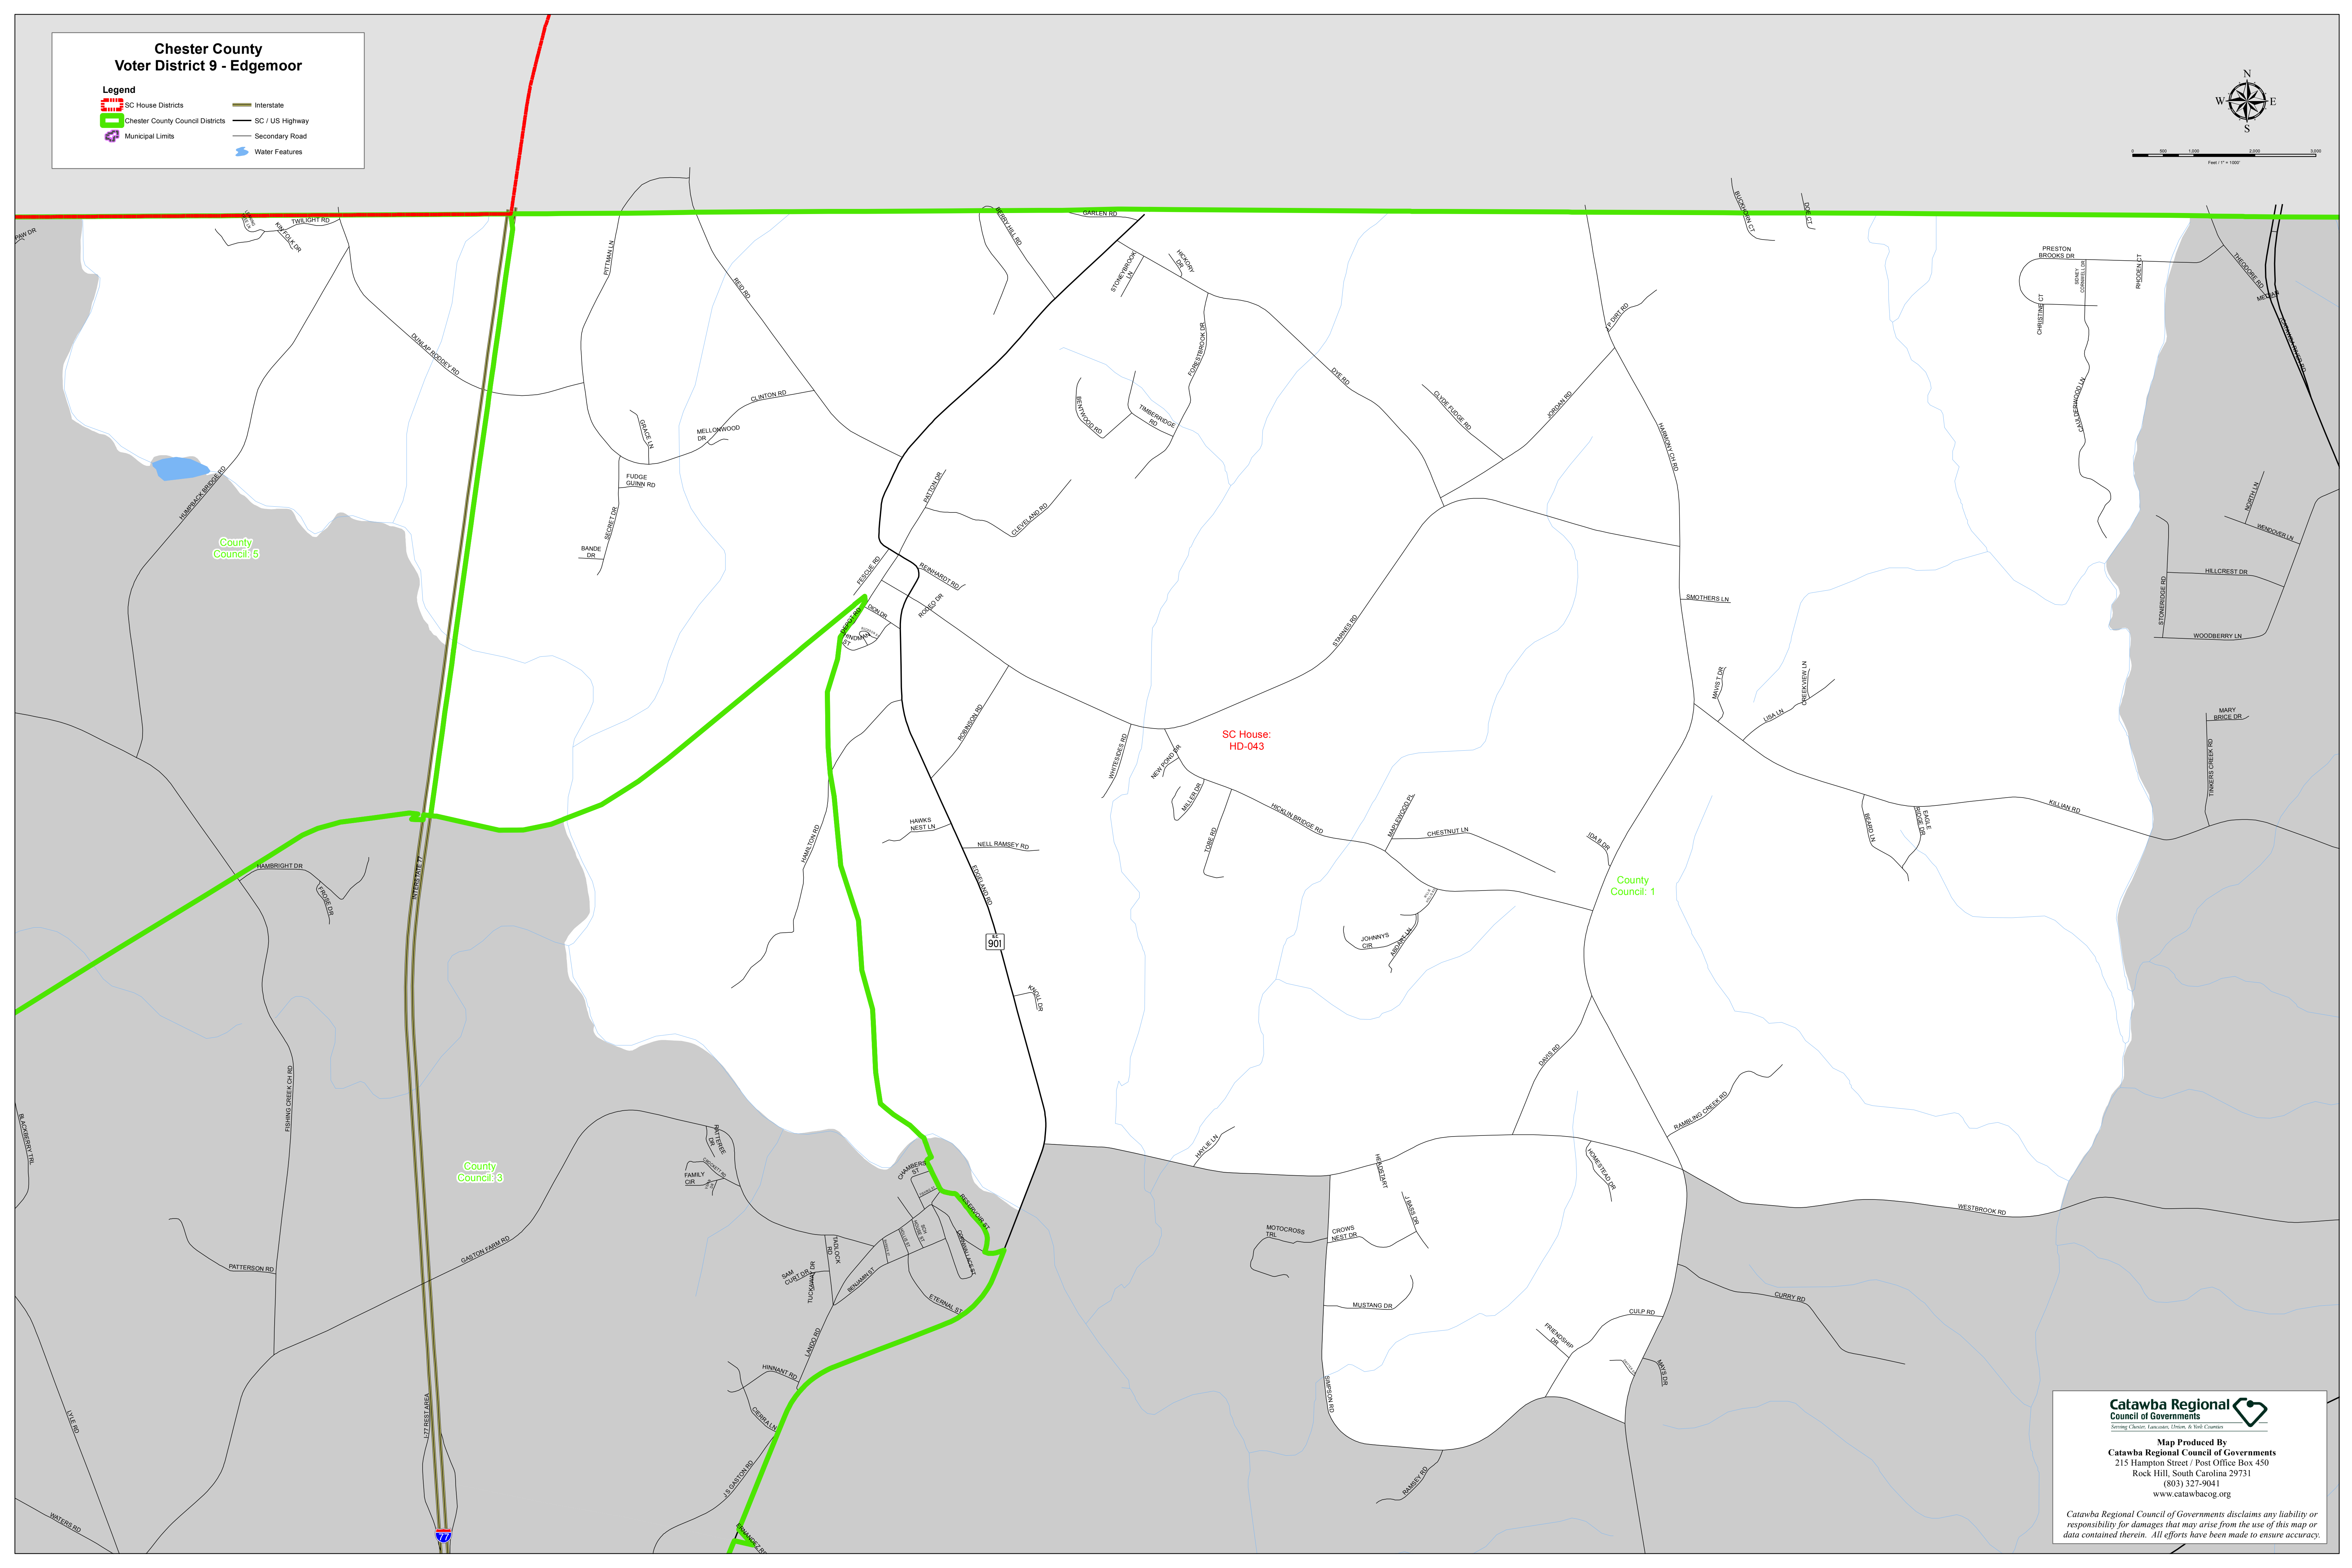

Chester County Voter District 9 - Edgemoor

1. **Legend**
2. SC House Districts
   - Chester County Council Districts
   - Municipal Limits
   - Interstate
   - SC / US Highway
   - Secondary Road
   - Water Features

0 500 1000 2000 3000
Feet / 1" = 1000'

SC House:
HD-043

County Council: 1

County Council: 3

County Council: 5

Map Produced By
Catawba Regional Council of Governments
215 Hampton Street / Post Office Box 450
Rock Hill, South Carolina 29731
(803) 327-9041
www.catawbacog.org