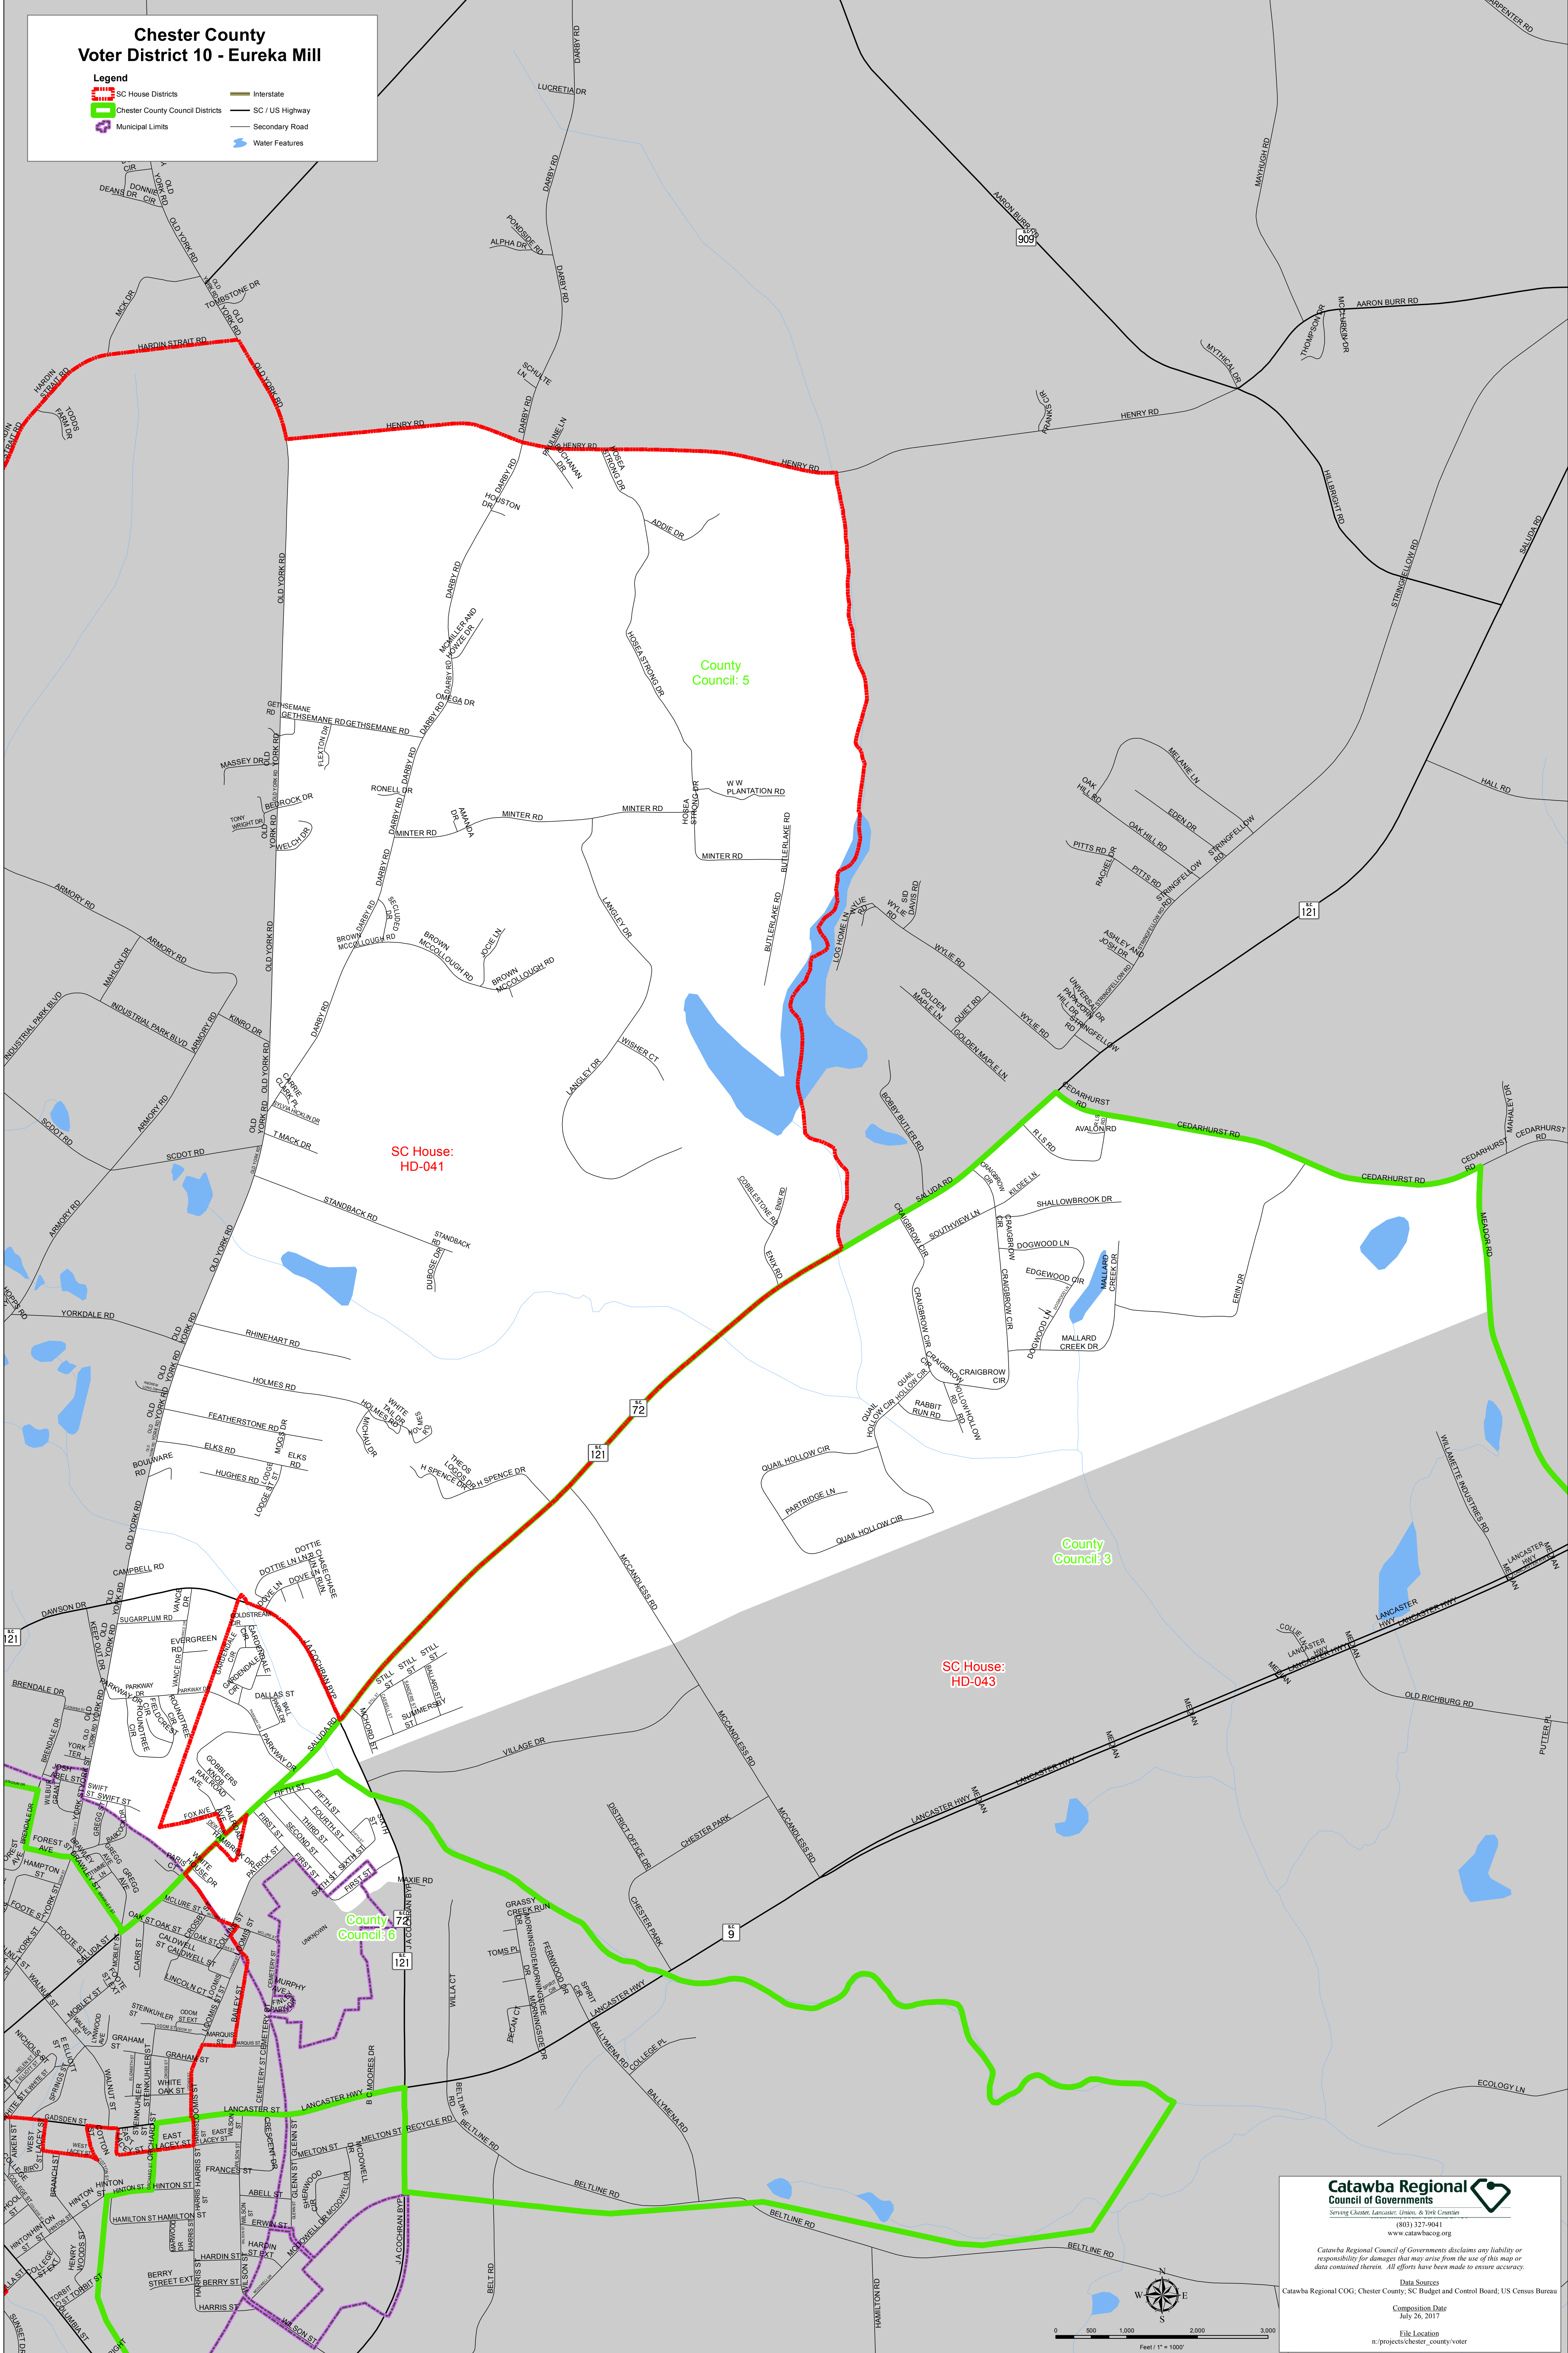

# Chester County Voter District 10 - Eureka Mill

- Legend**
- ▬ SC House Districts
  - ▬ Chester County Council Districts
  - ▬ Municipal Limits
  - ▬ Interstate
  - ▬ SC / US Highway
  - ▬ Secondary Road
  - ▬ Water Features