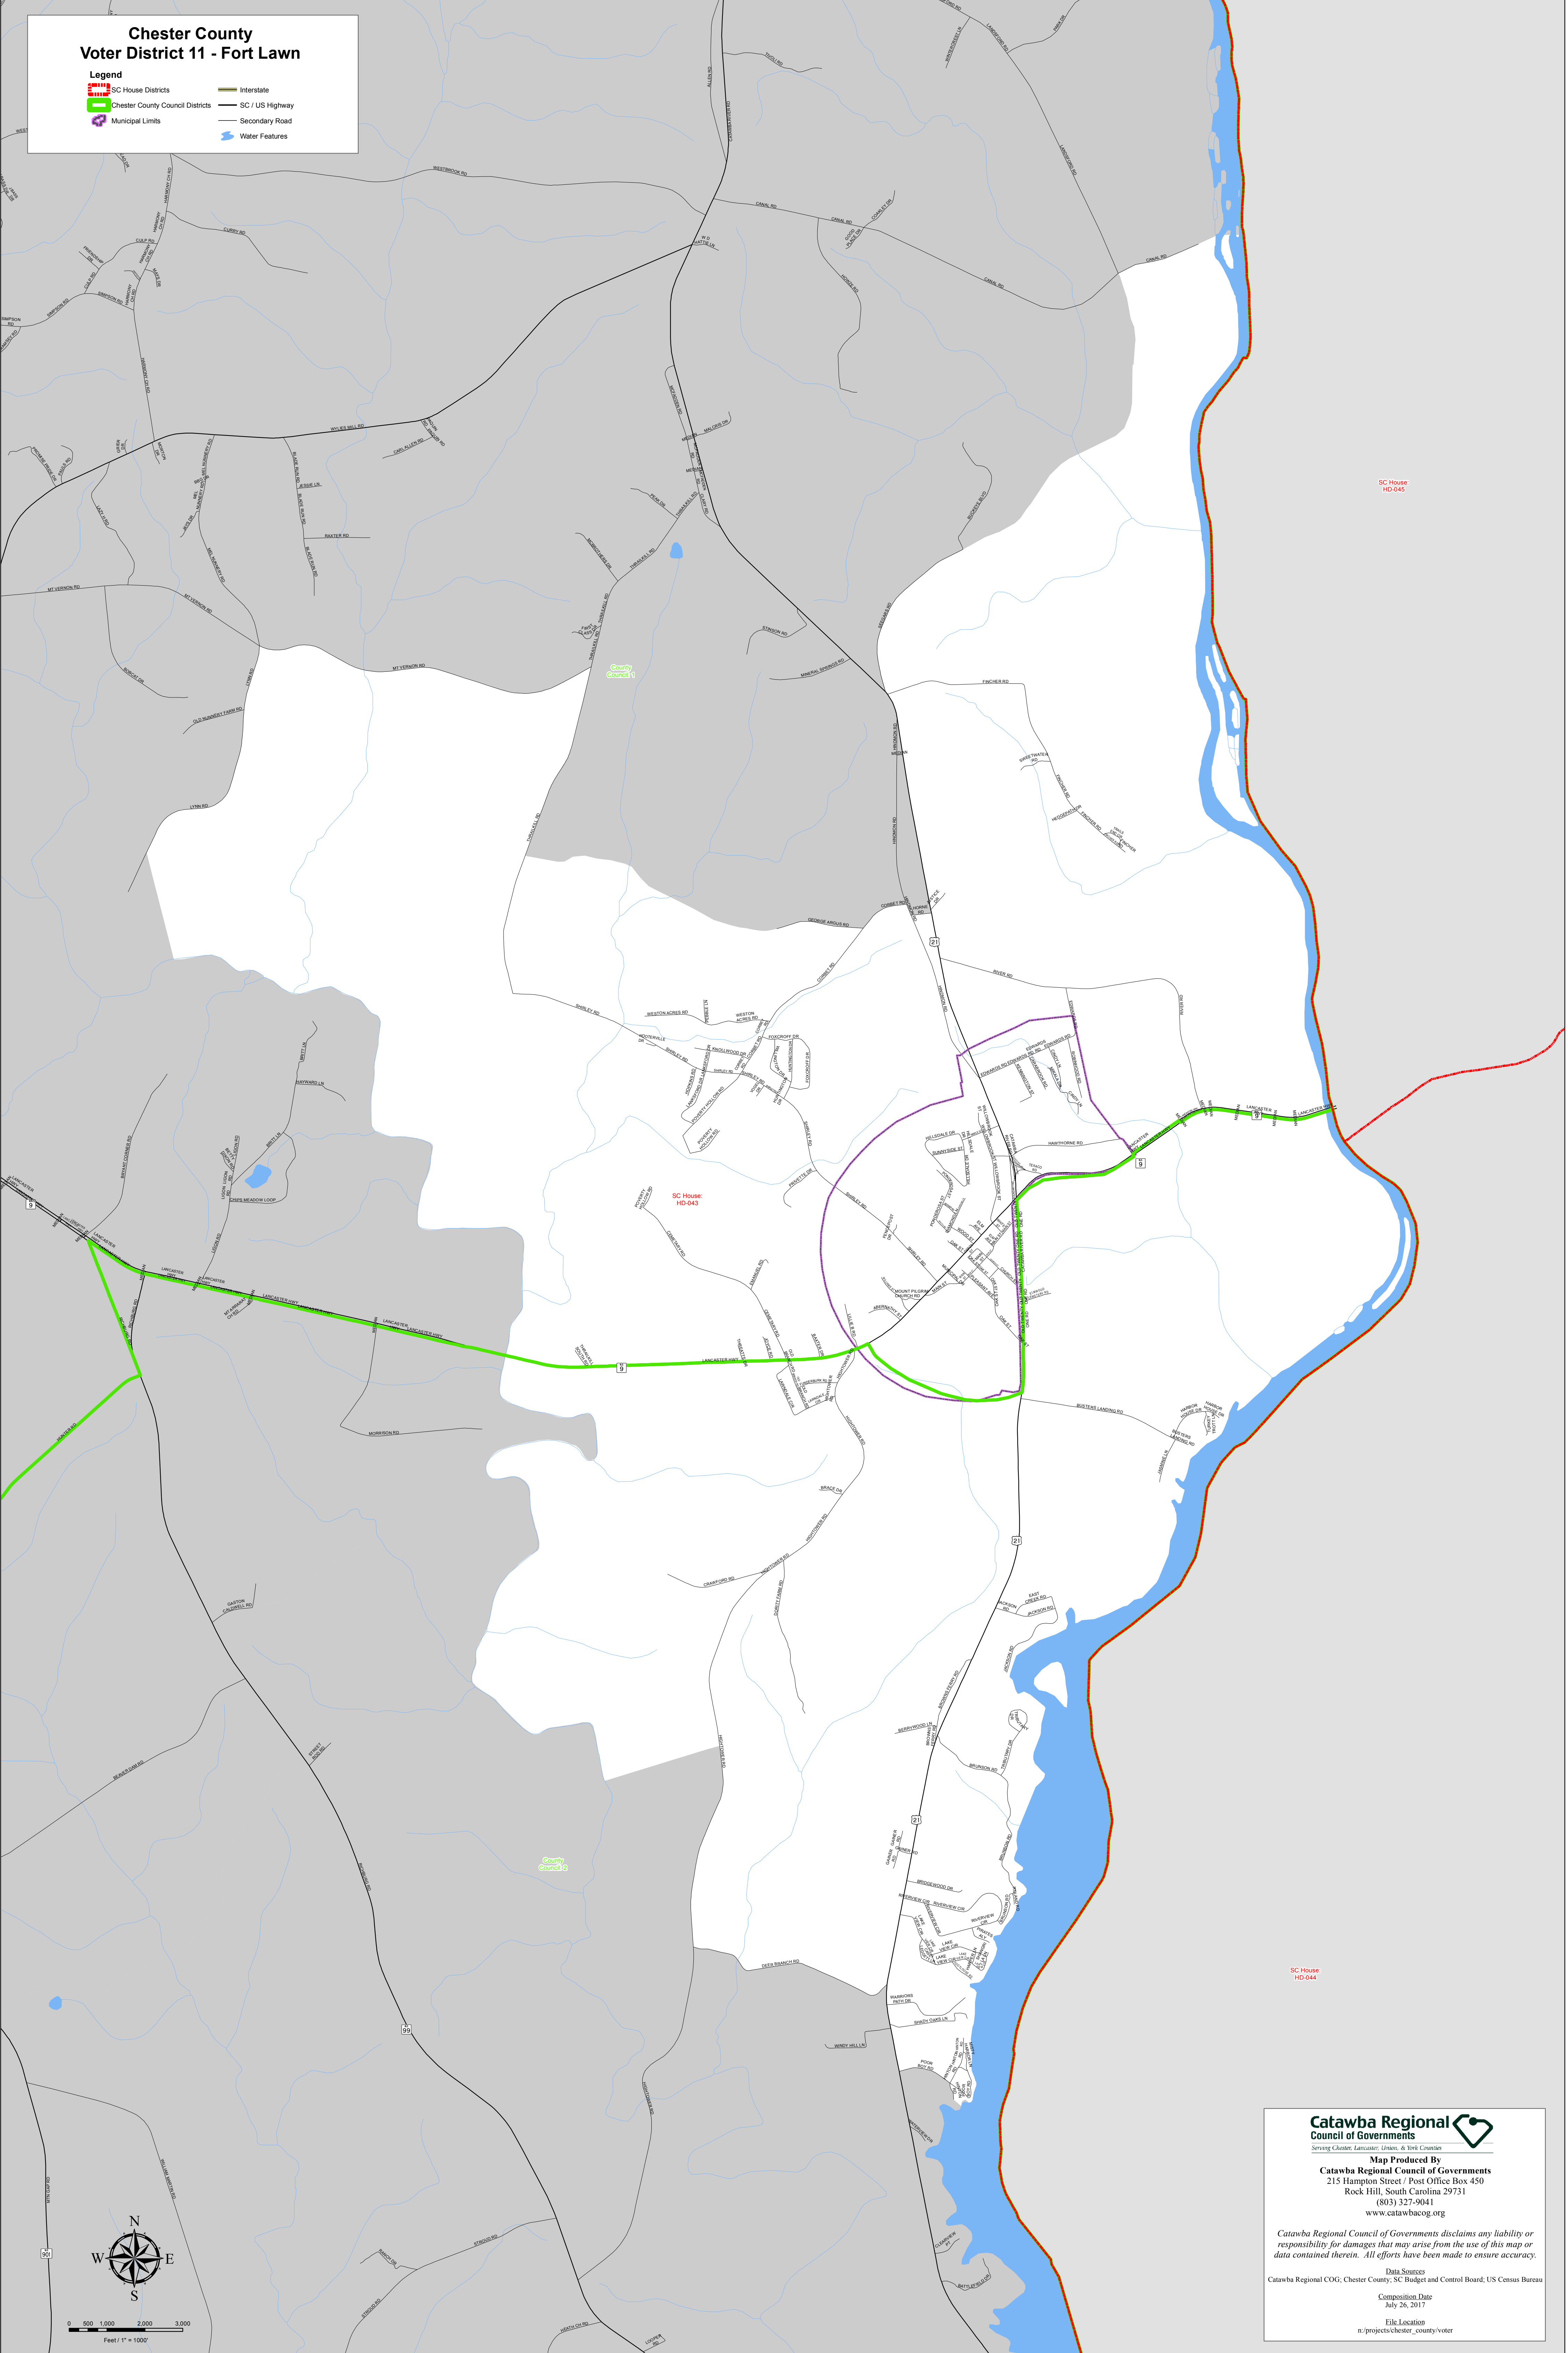

Chester County Voter District 11 - Fort Lawn

Legend

- SC House Districts
- Chester County Council Districts
- Municipal Limits
- Interstate
- SC / US Highway
- Secondary Road
- Water Features

SC House
HD-045

SC House
HD-043

SC House
HD-044

Catawba Regional Council of Governments
Serving Lancaster, Catawba, Union, & York Counties

Map Produced By
Catawba Regional Council of Governments
215 Hampton Street / Post Office Box 450
Rock Hill, South Carolina 29731
(803) 327-9041
www.catawbacog.org

Data Sources
Catawba Regional COG, Chester County, SC Budget and Control Board, US Census Bureau
Composition Date
July 26, 2017
File Location
n:\projects\chester_county\ voter