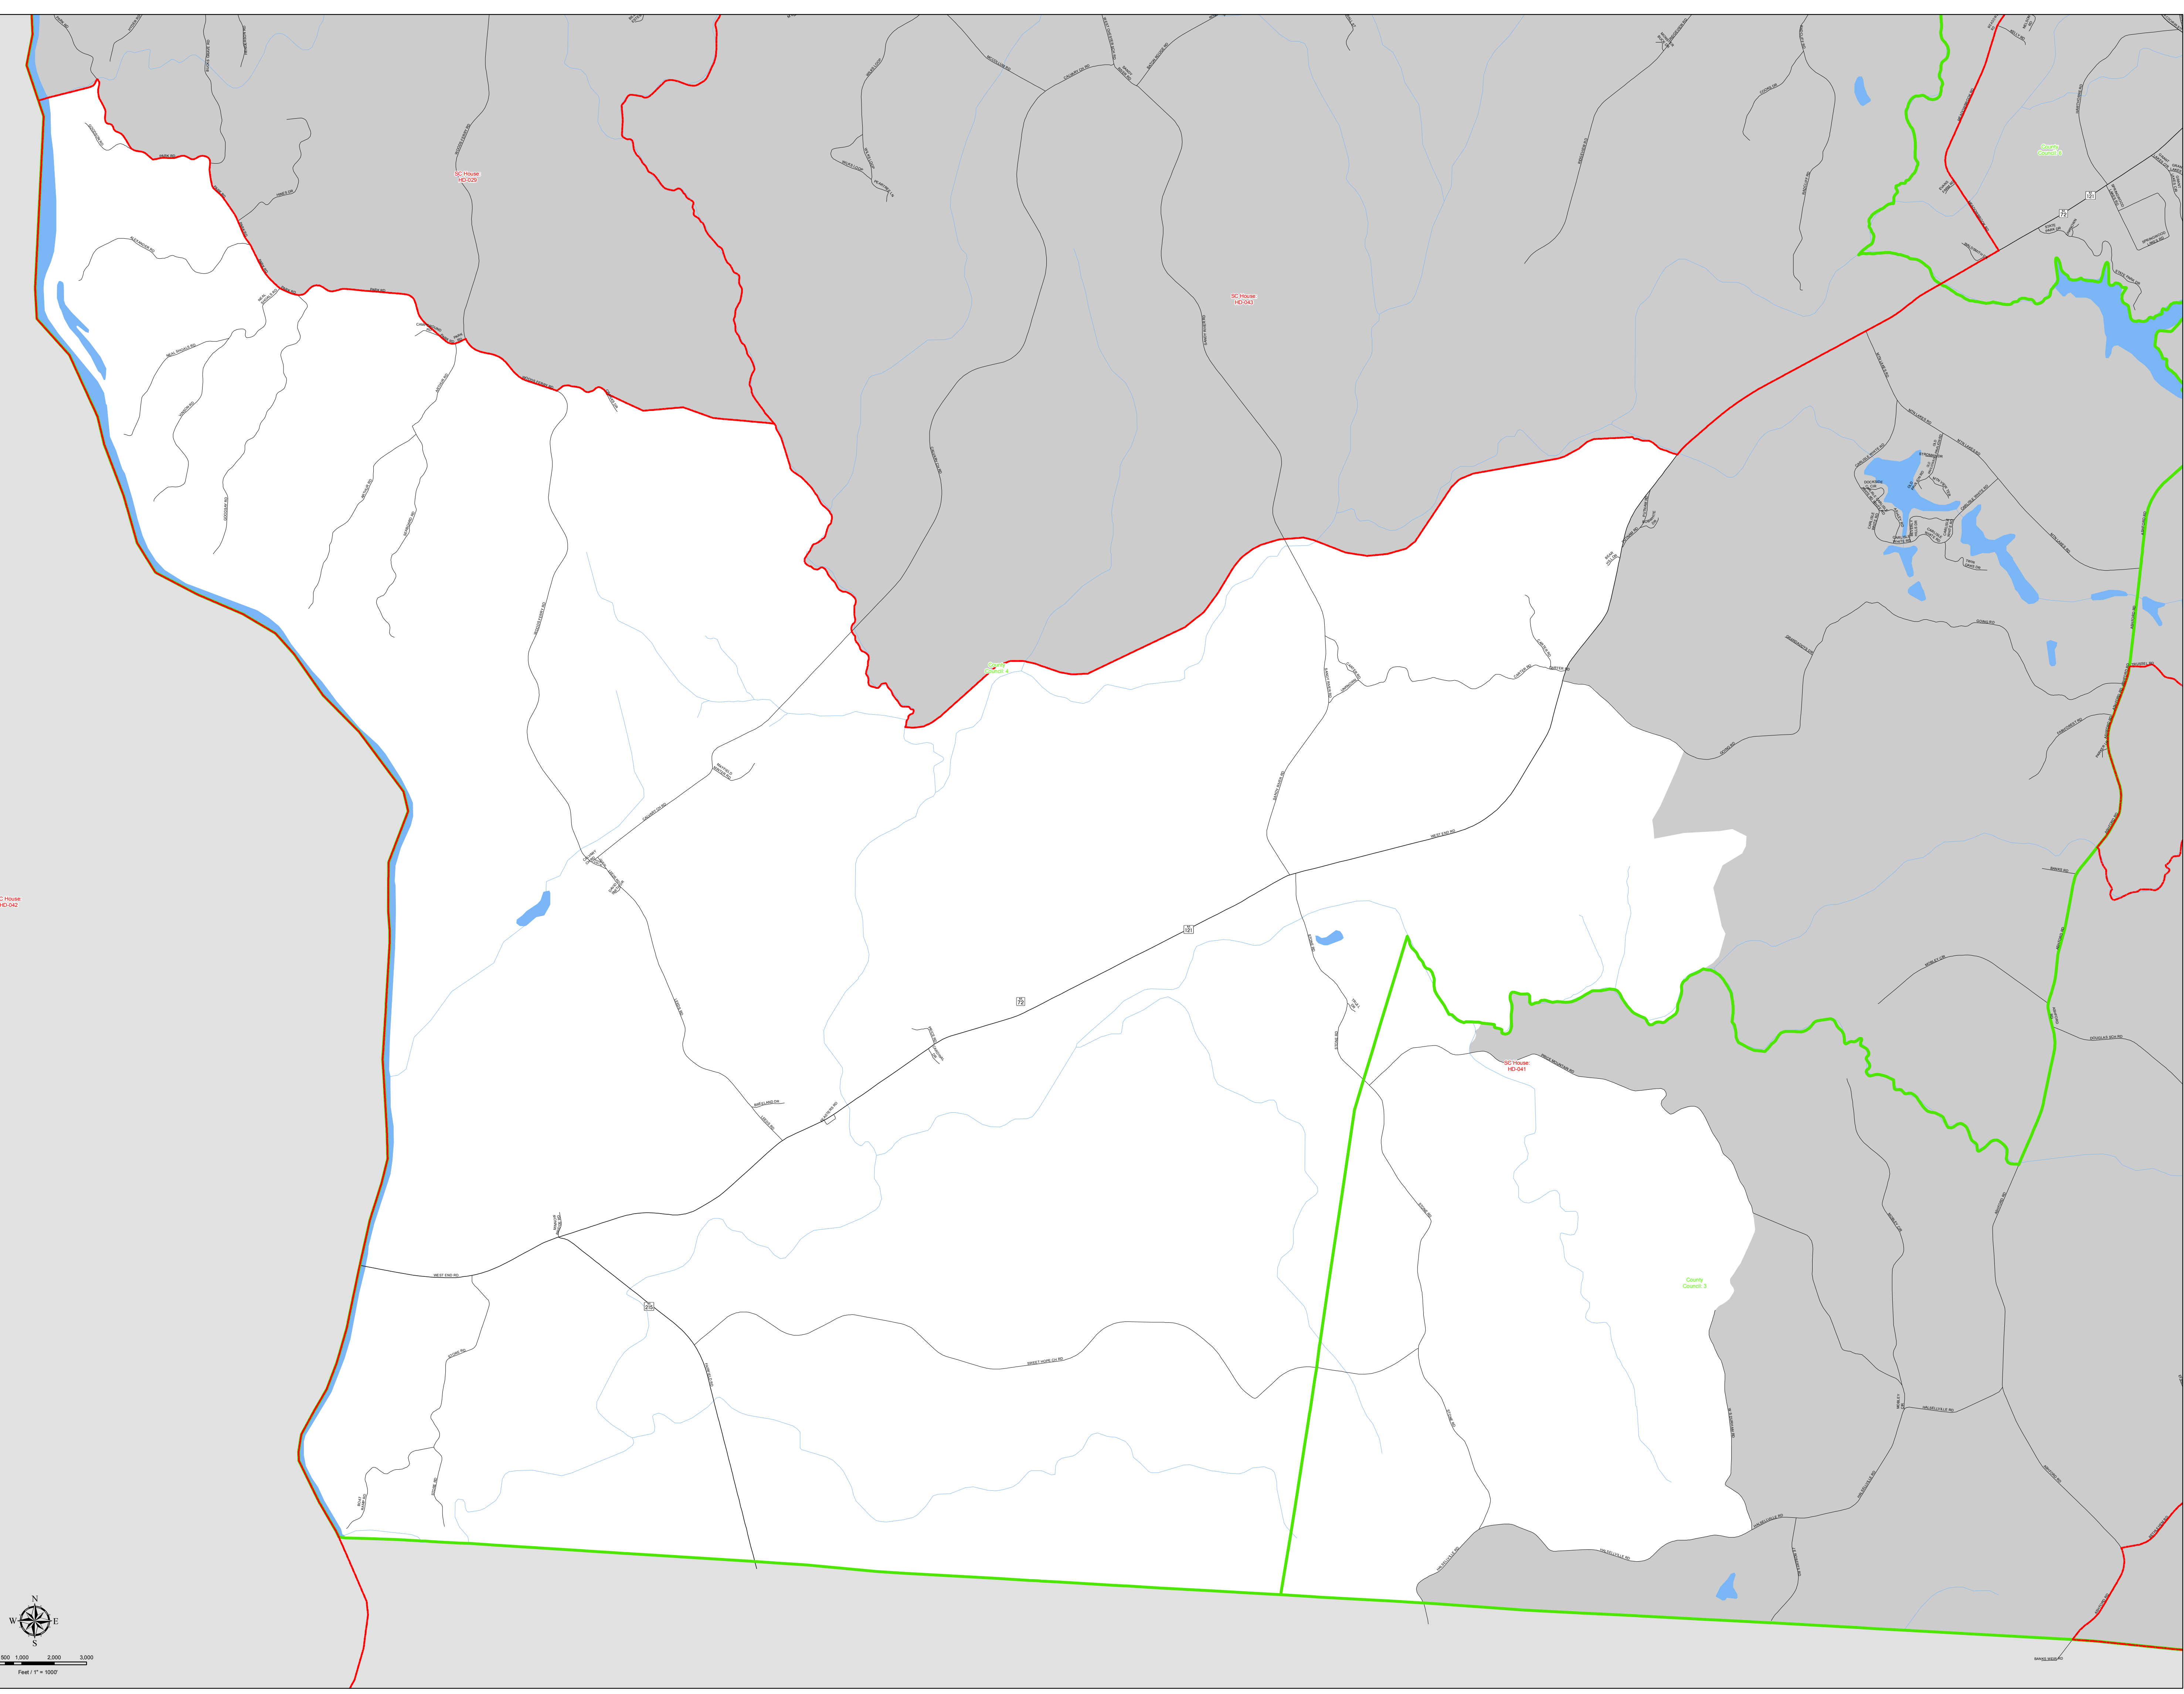

**Chester County
Voter District 12 - Halsellville**

Legend

- SC House Districts
- Chester County Council Districts
- Municipal Limits
- Interstate
- SC / US Highway
- Secondary Road
- Water Features

**Catawba Regional
Council of Governments**

Setting Chester, Lancaster, Union, & York Counties

Map Produced By
Catawba Regional Council of Governments
215 Hampton Street / Post Office Box 450
Rock Hill, South Carolina 29731
(803) 327-9041
www.catawbacog.org