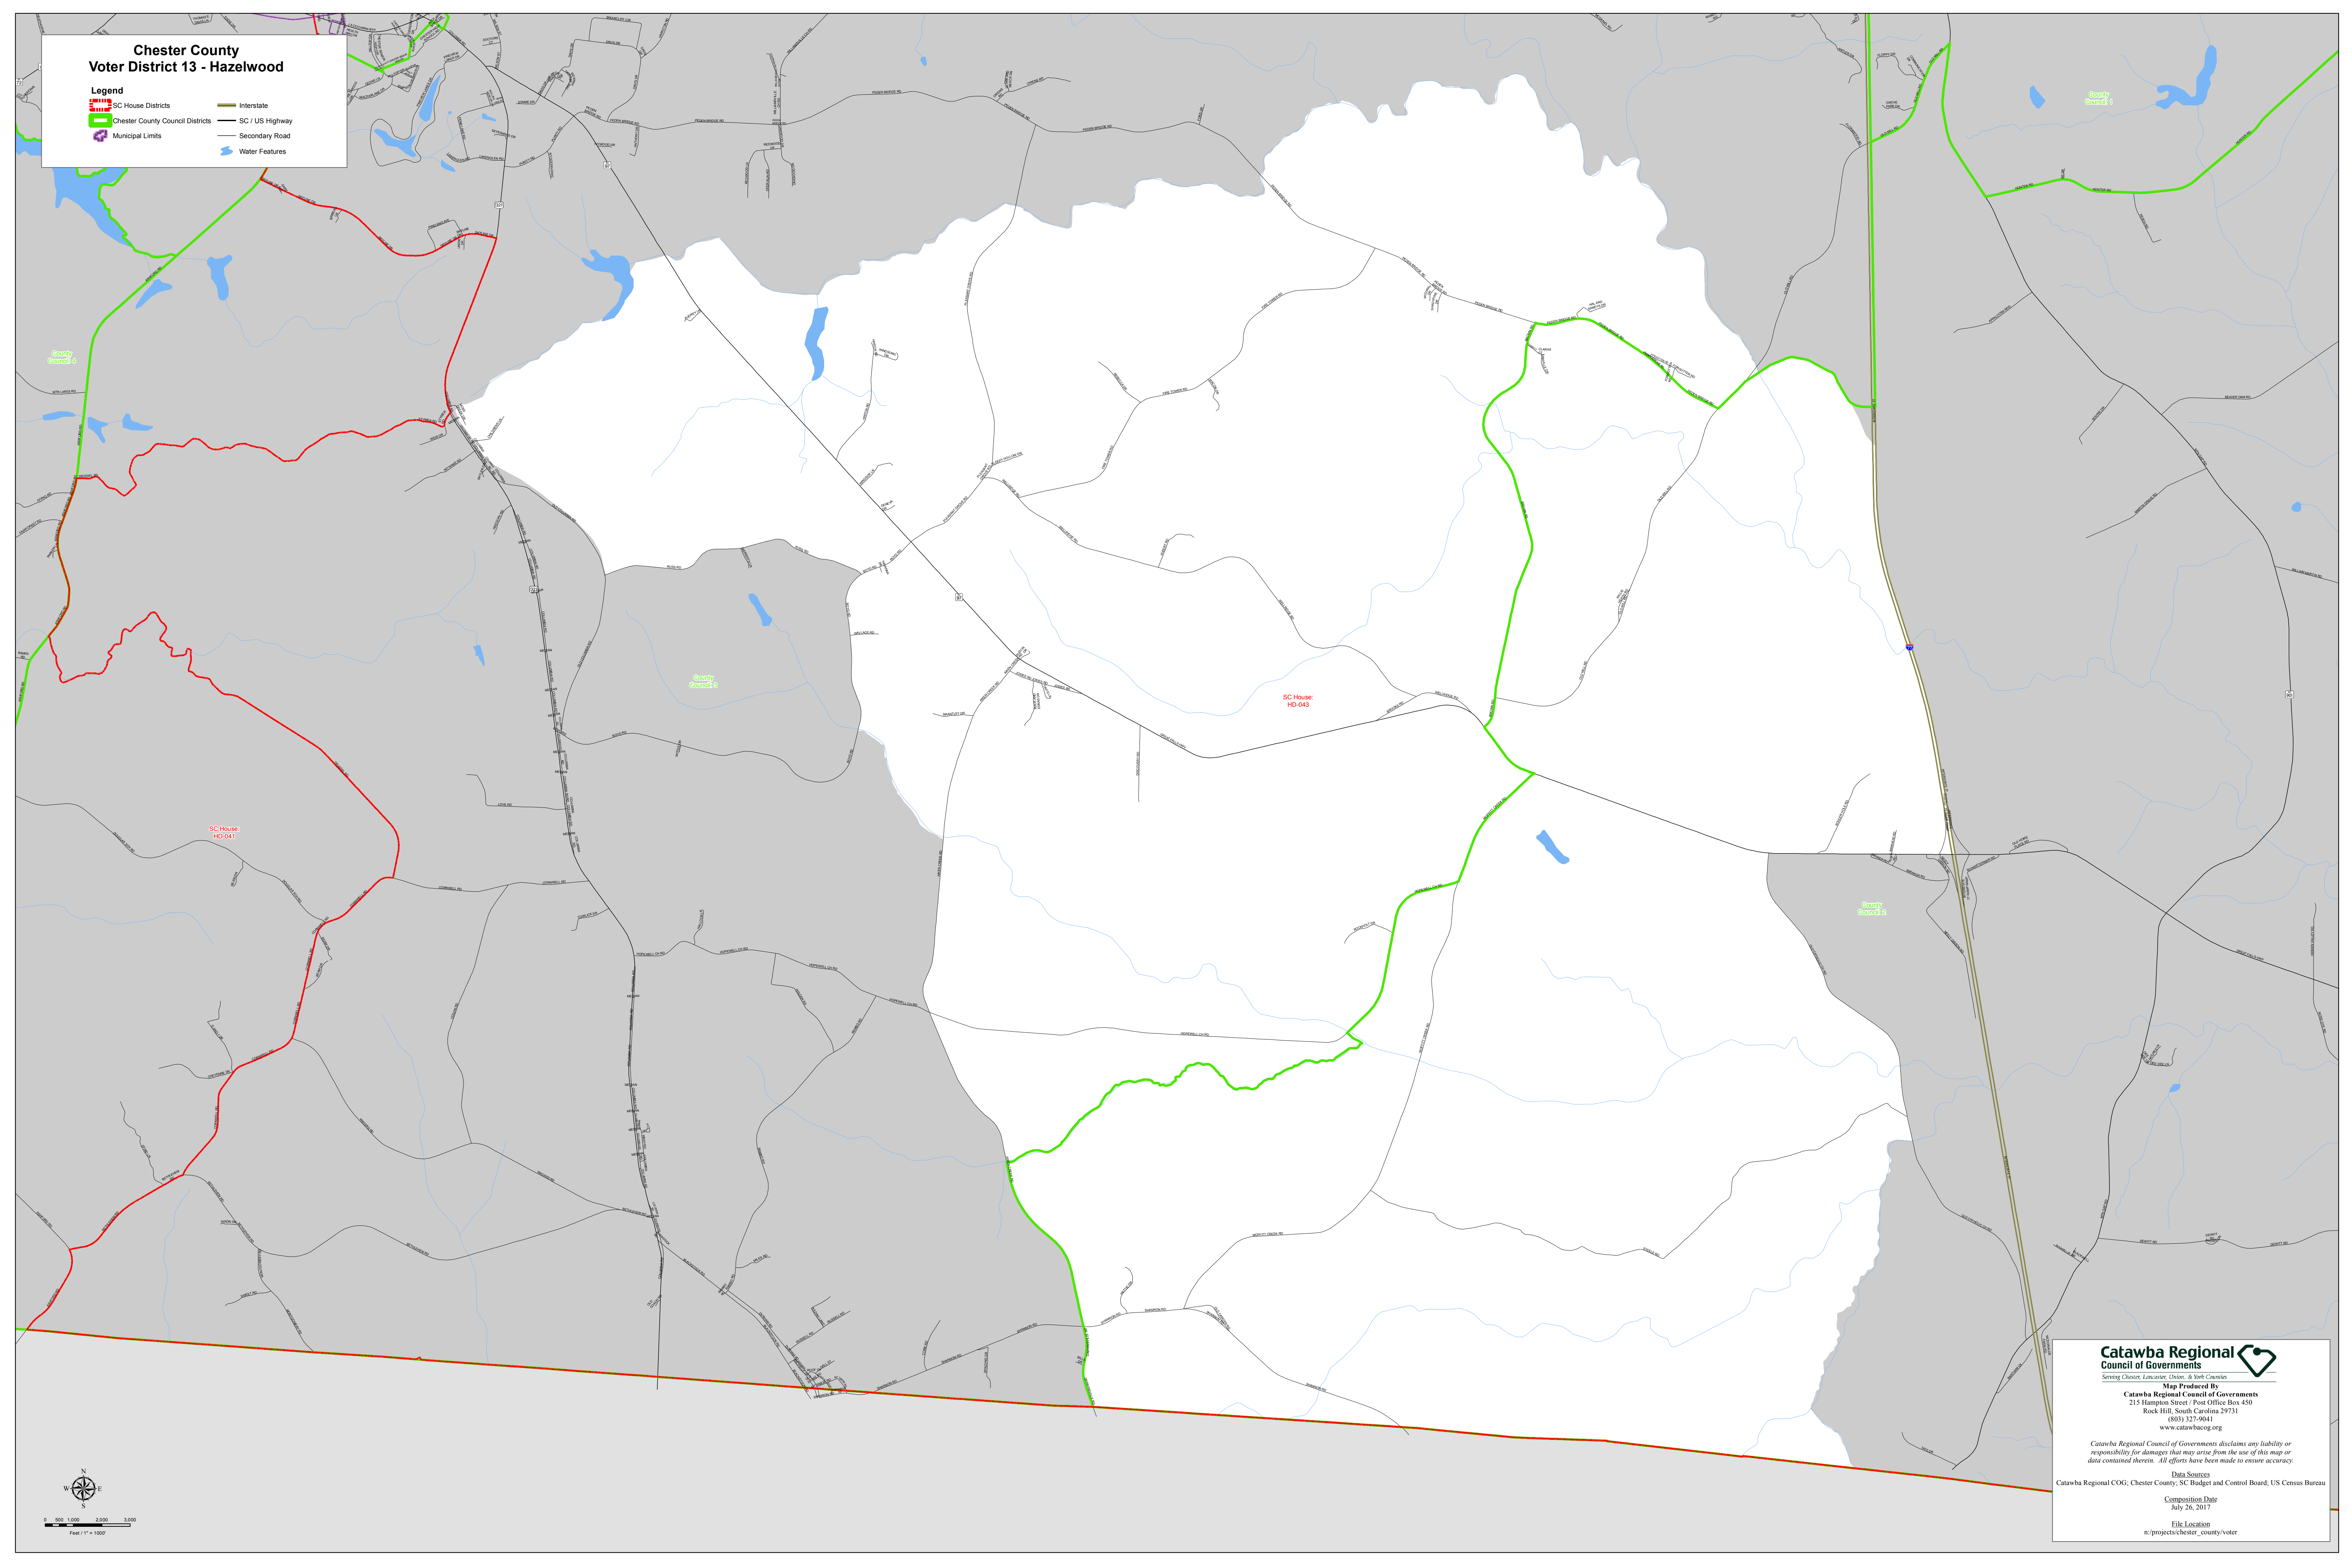

Chester County Voter District 13 - Hazelwood

- Legend**
- SC House Districts
 - Chester County Council Districts
 - Municipal Limits
 - Interstate
 - SC / US Highway
 - Secondary Road
 - Water Features