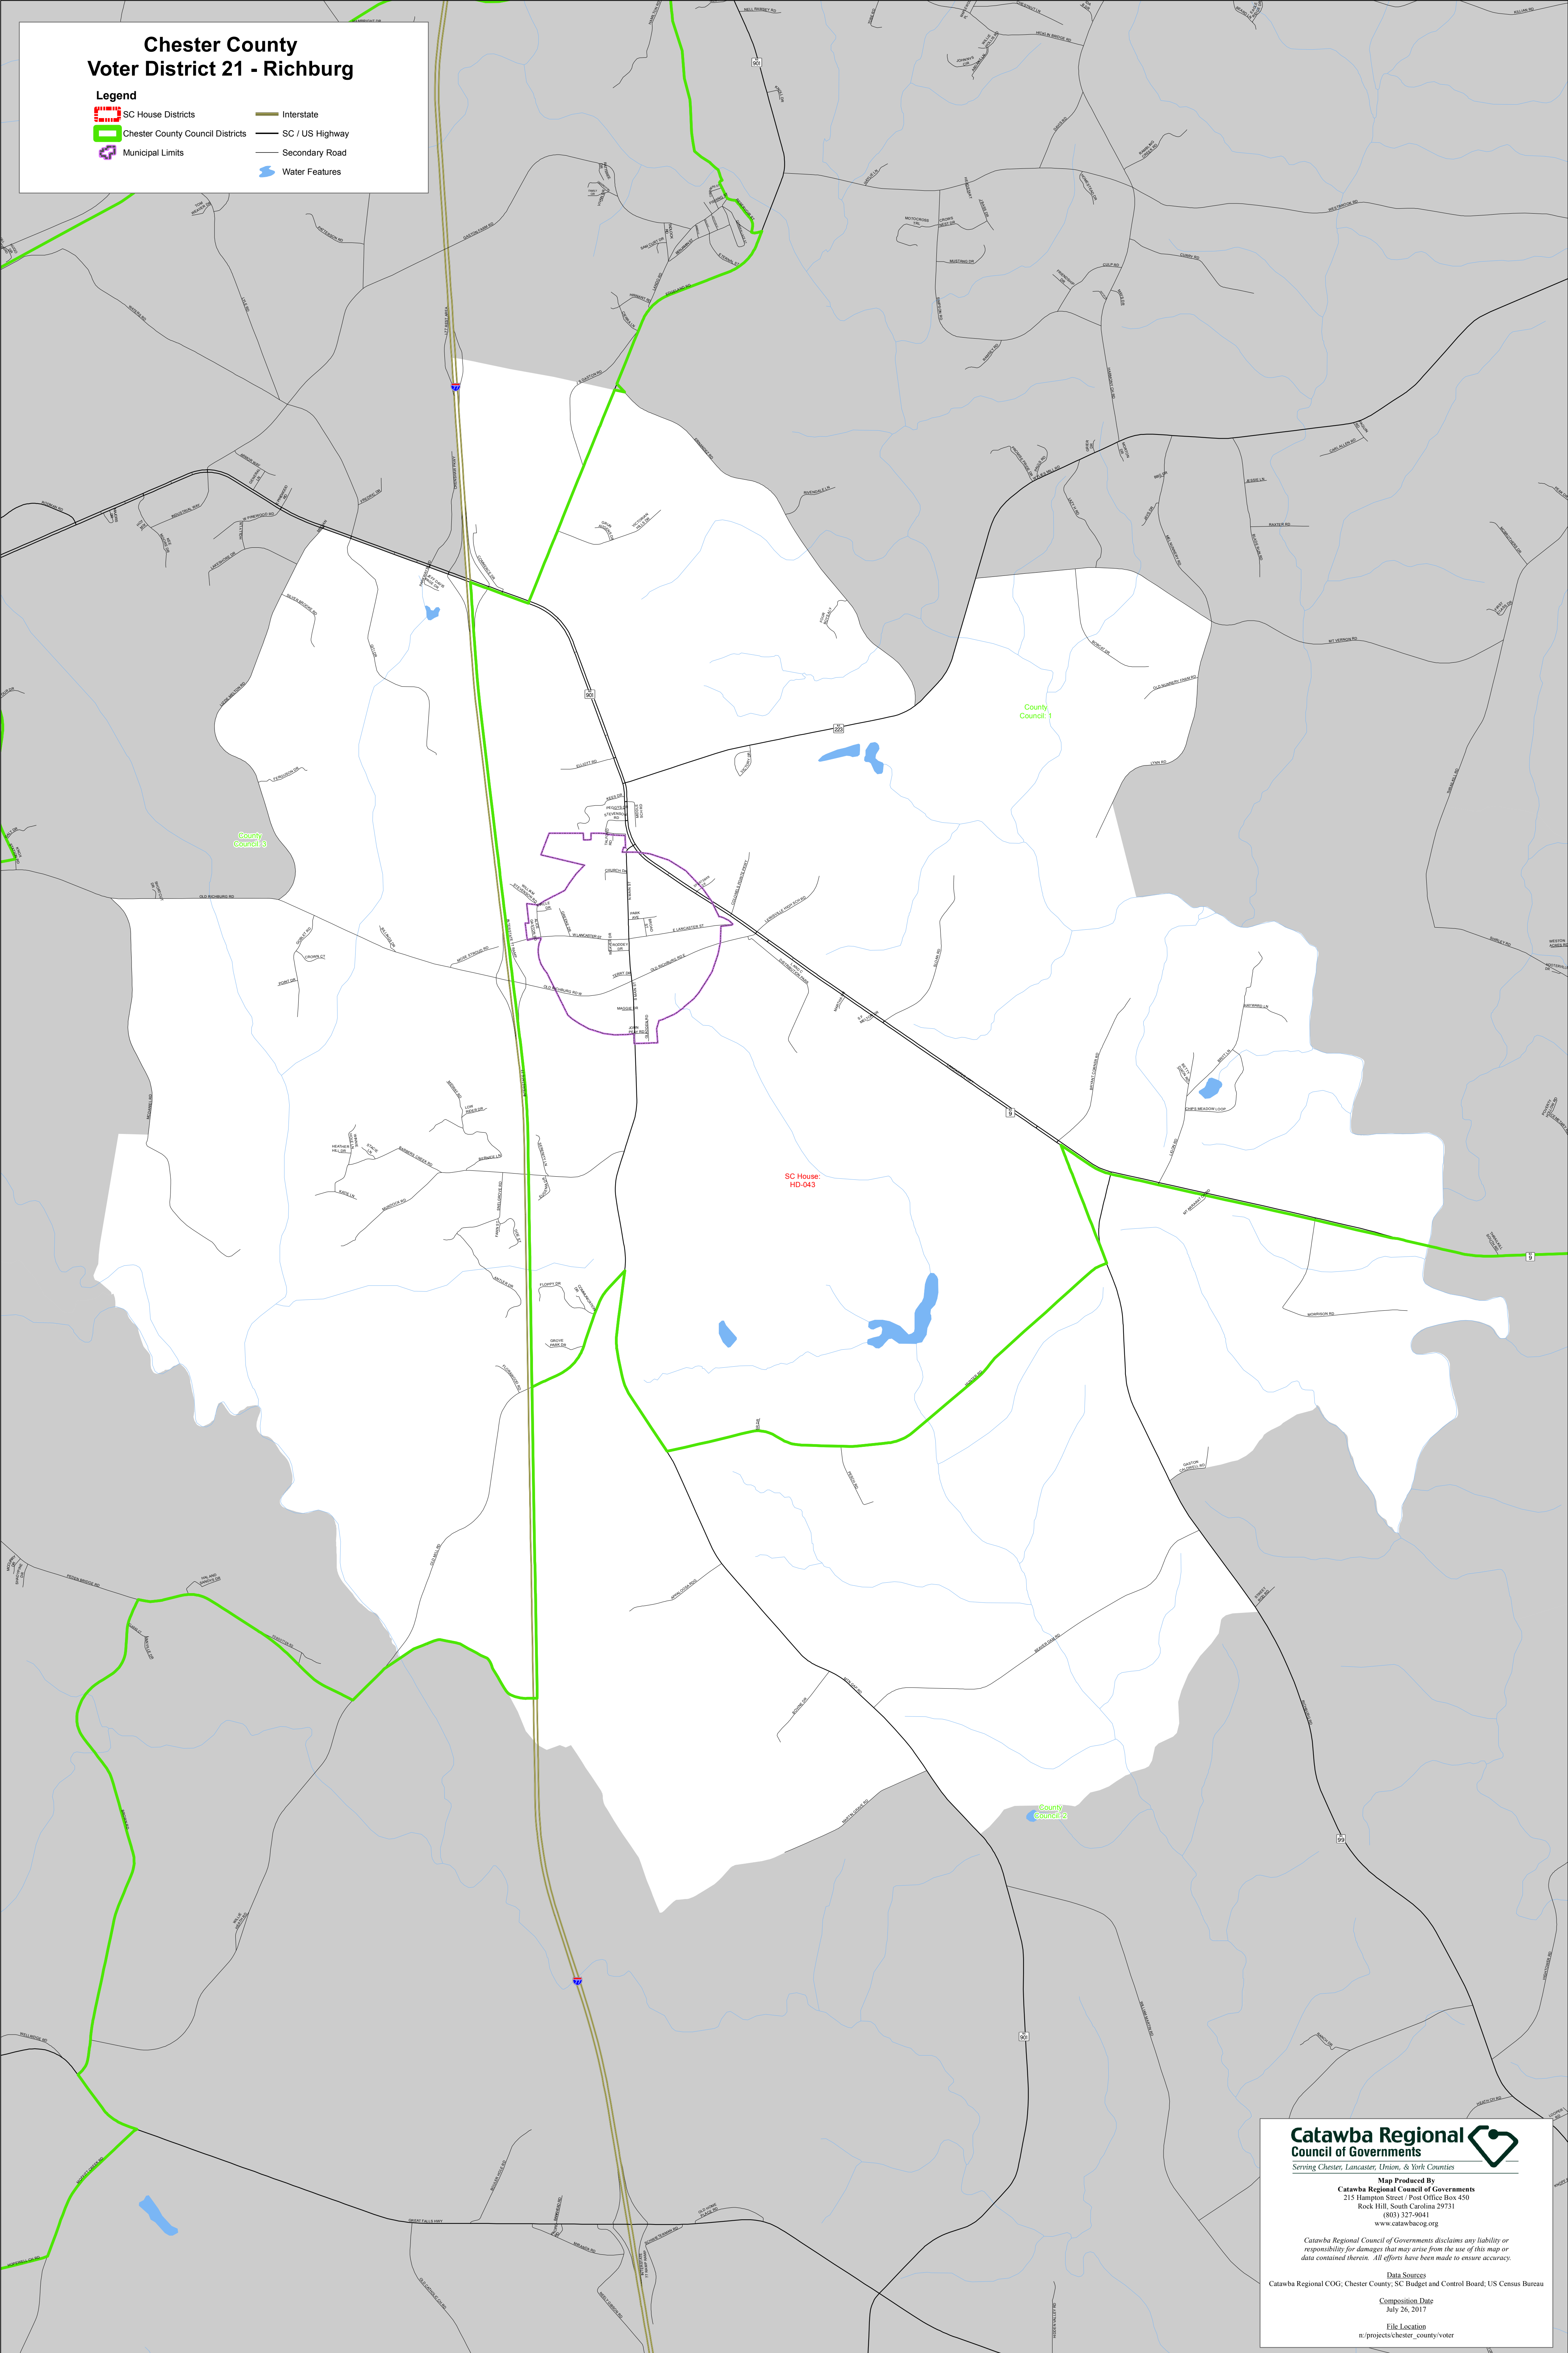

Chester County Voter District 21 - Richburg

Legend

- SC House Districts
- Chester County Council Districts
- Municipal Limits
- Interstate
- SC / US Highway
- Secondary Road
- Water Features

Catawba Regional Council of Governments
Serving Chester, Lancaster, Union, & York Counties

Composition Date
July 26, 2017