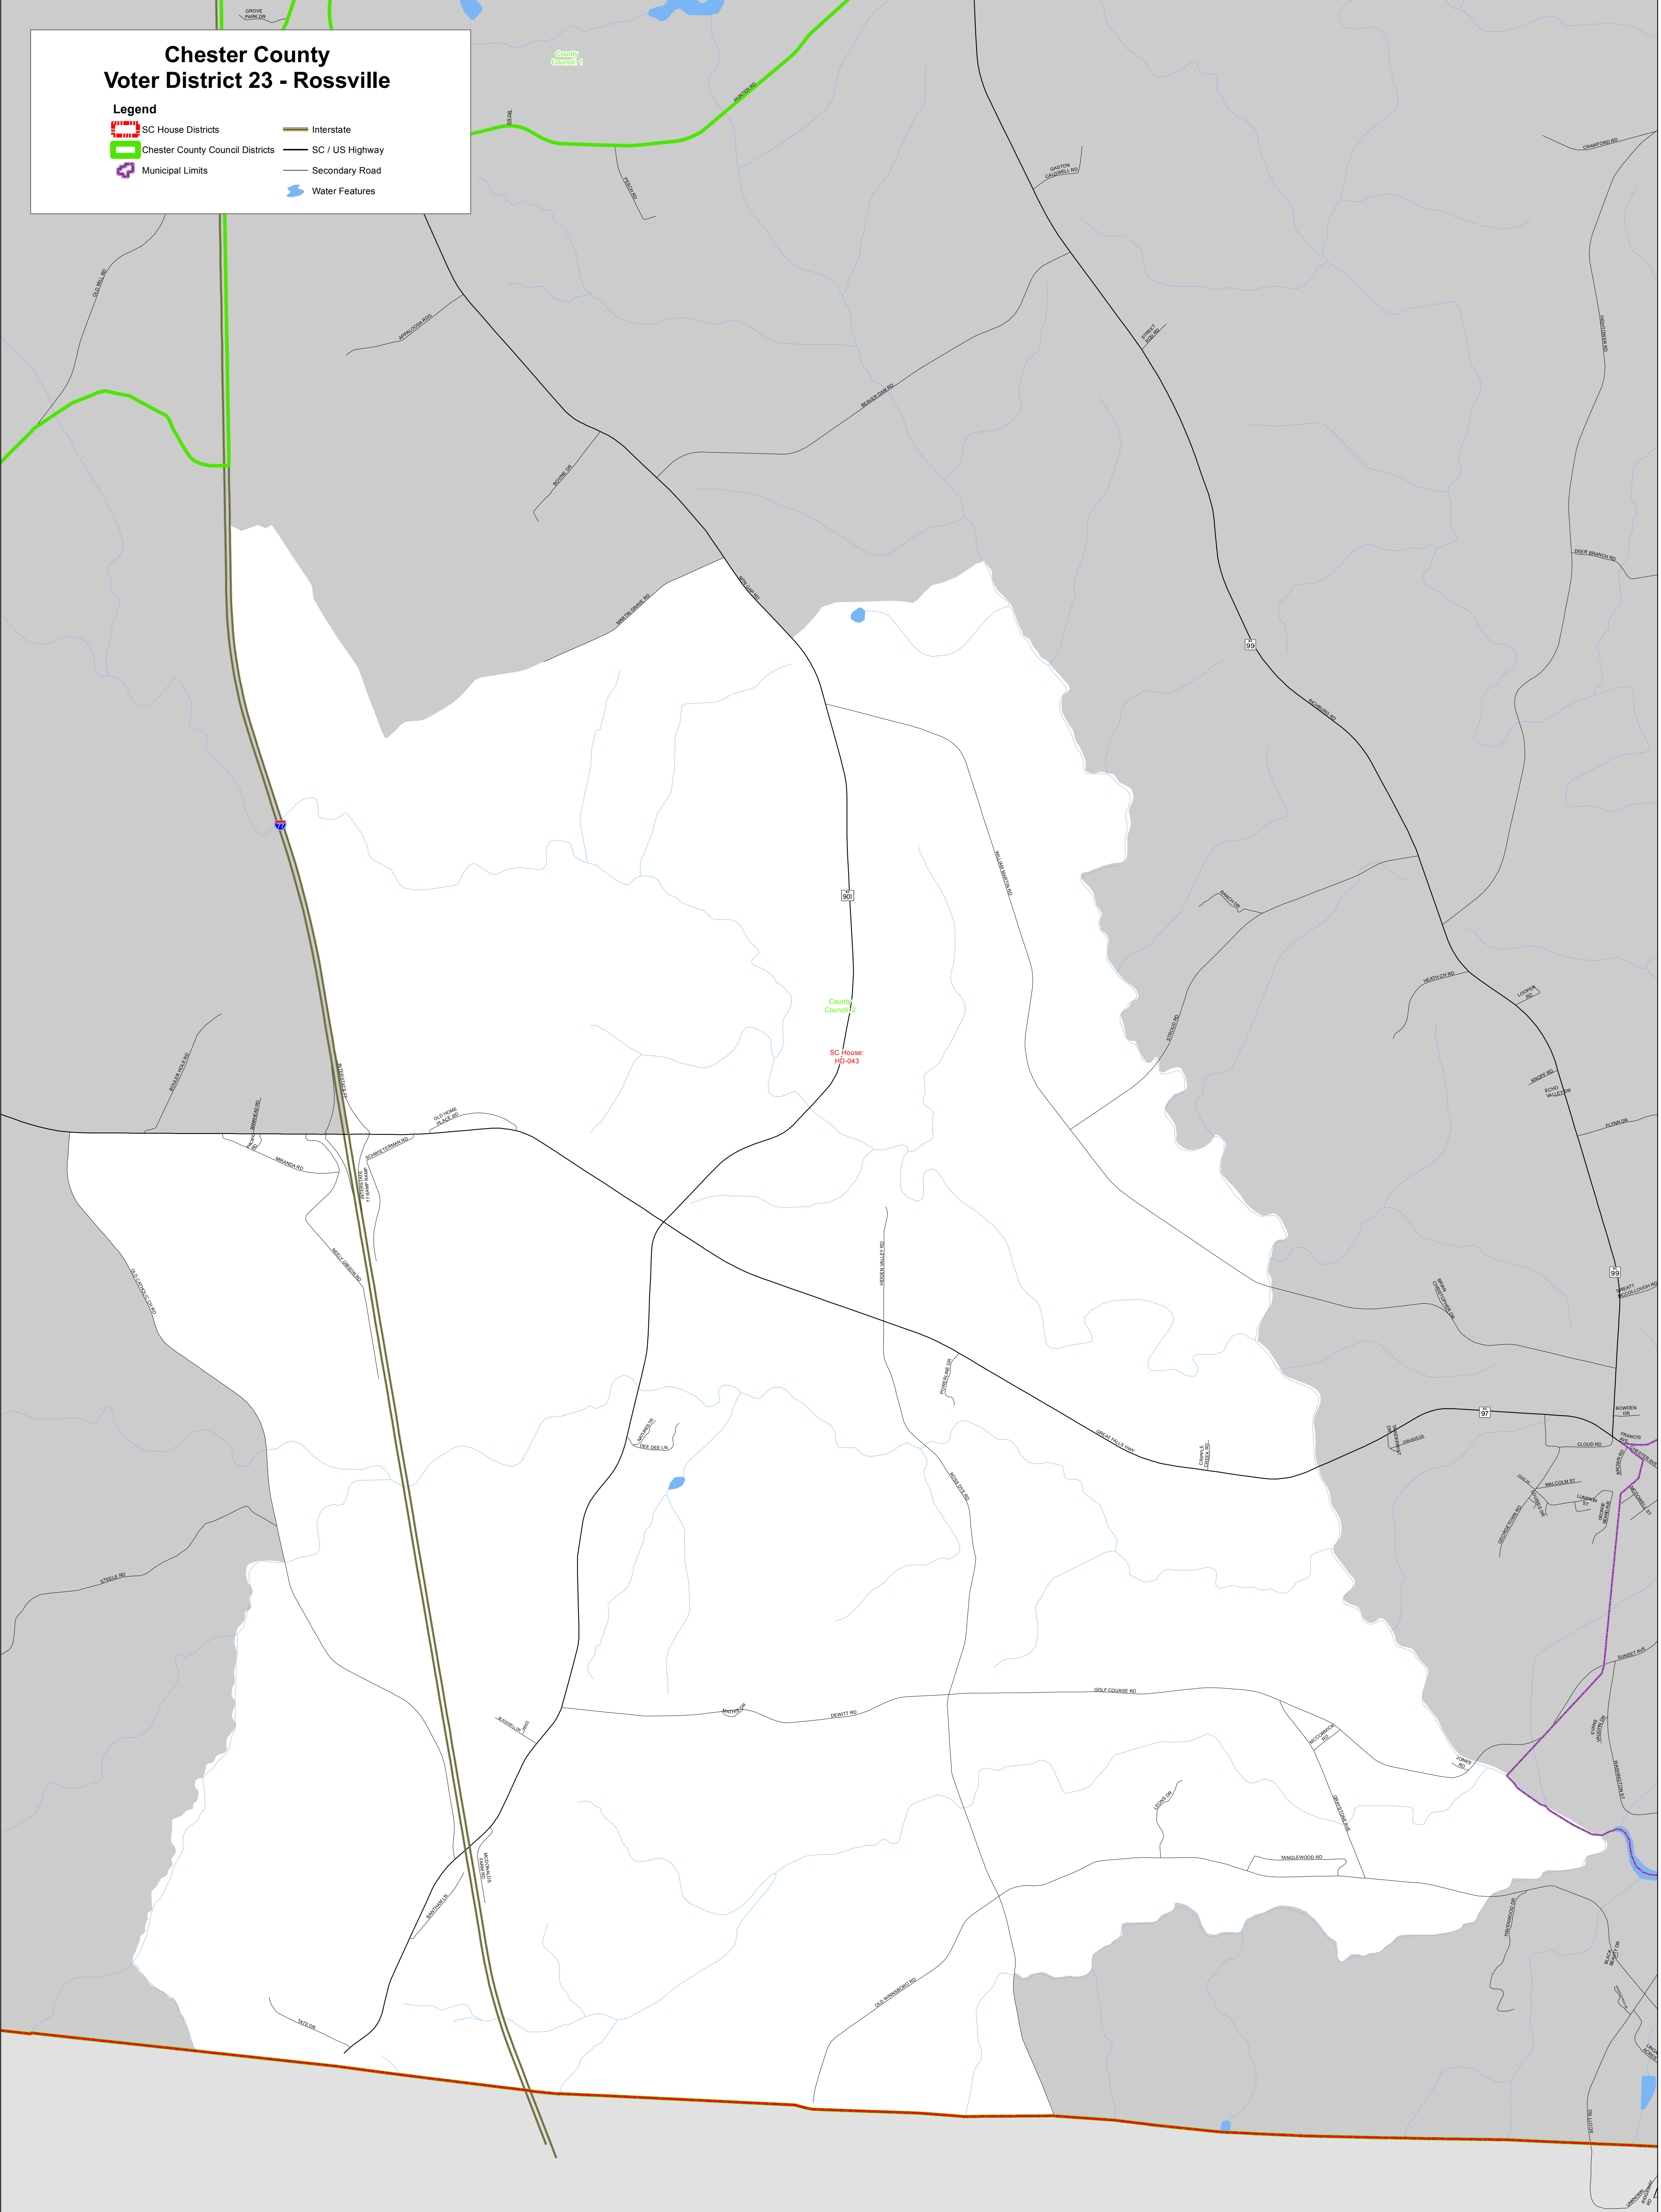

Chester County Voter District 23 - Rossville

Legend

- SC House Districts
- Chester County Council Districts
- Municipal Limits
- Interstate
- SC / US Highway
- Secondary Road
- Water Features

SC House:
HD-043

0 500 1,000 2,000 3,000
Feet / 1" = 1000'

Catawba Regional Council of Governments

Composition Date

July 26, 2017

File Location

n:\projects\chester_county\ voter