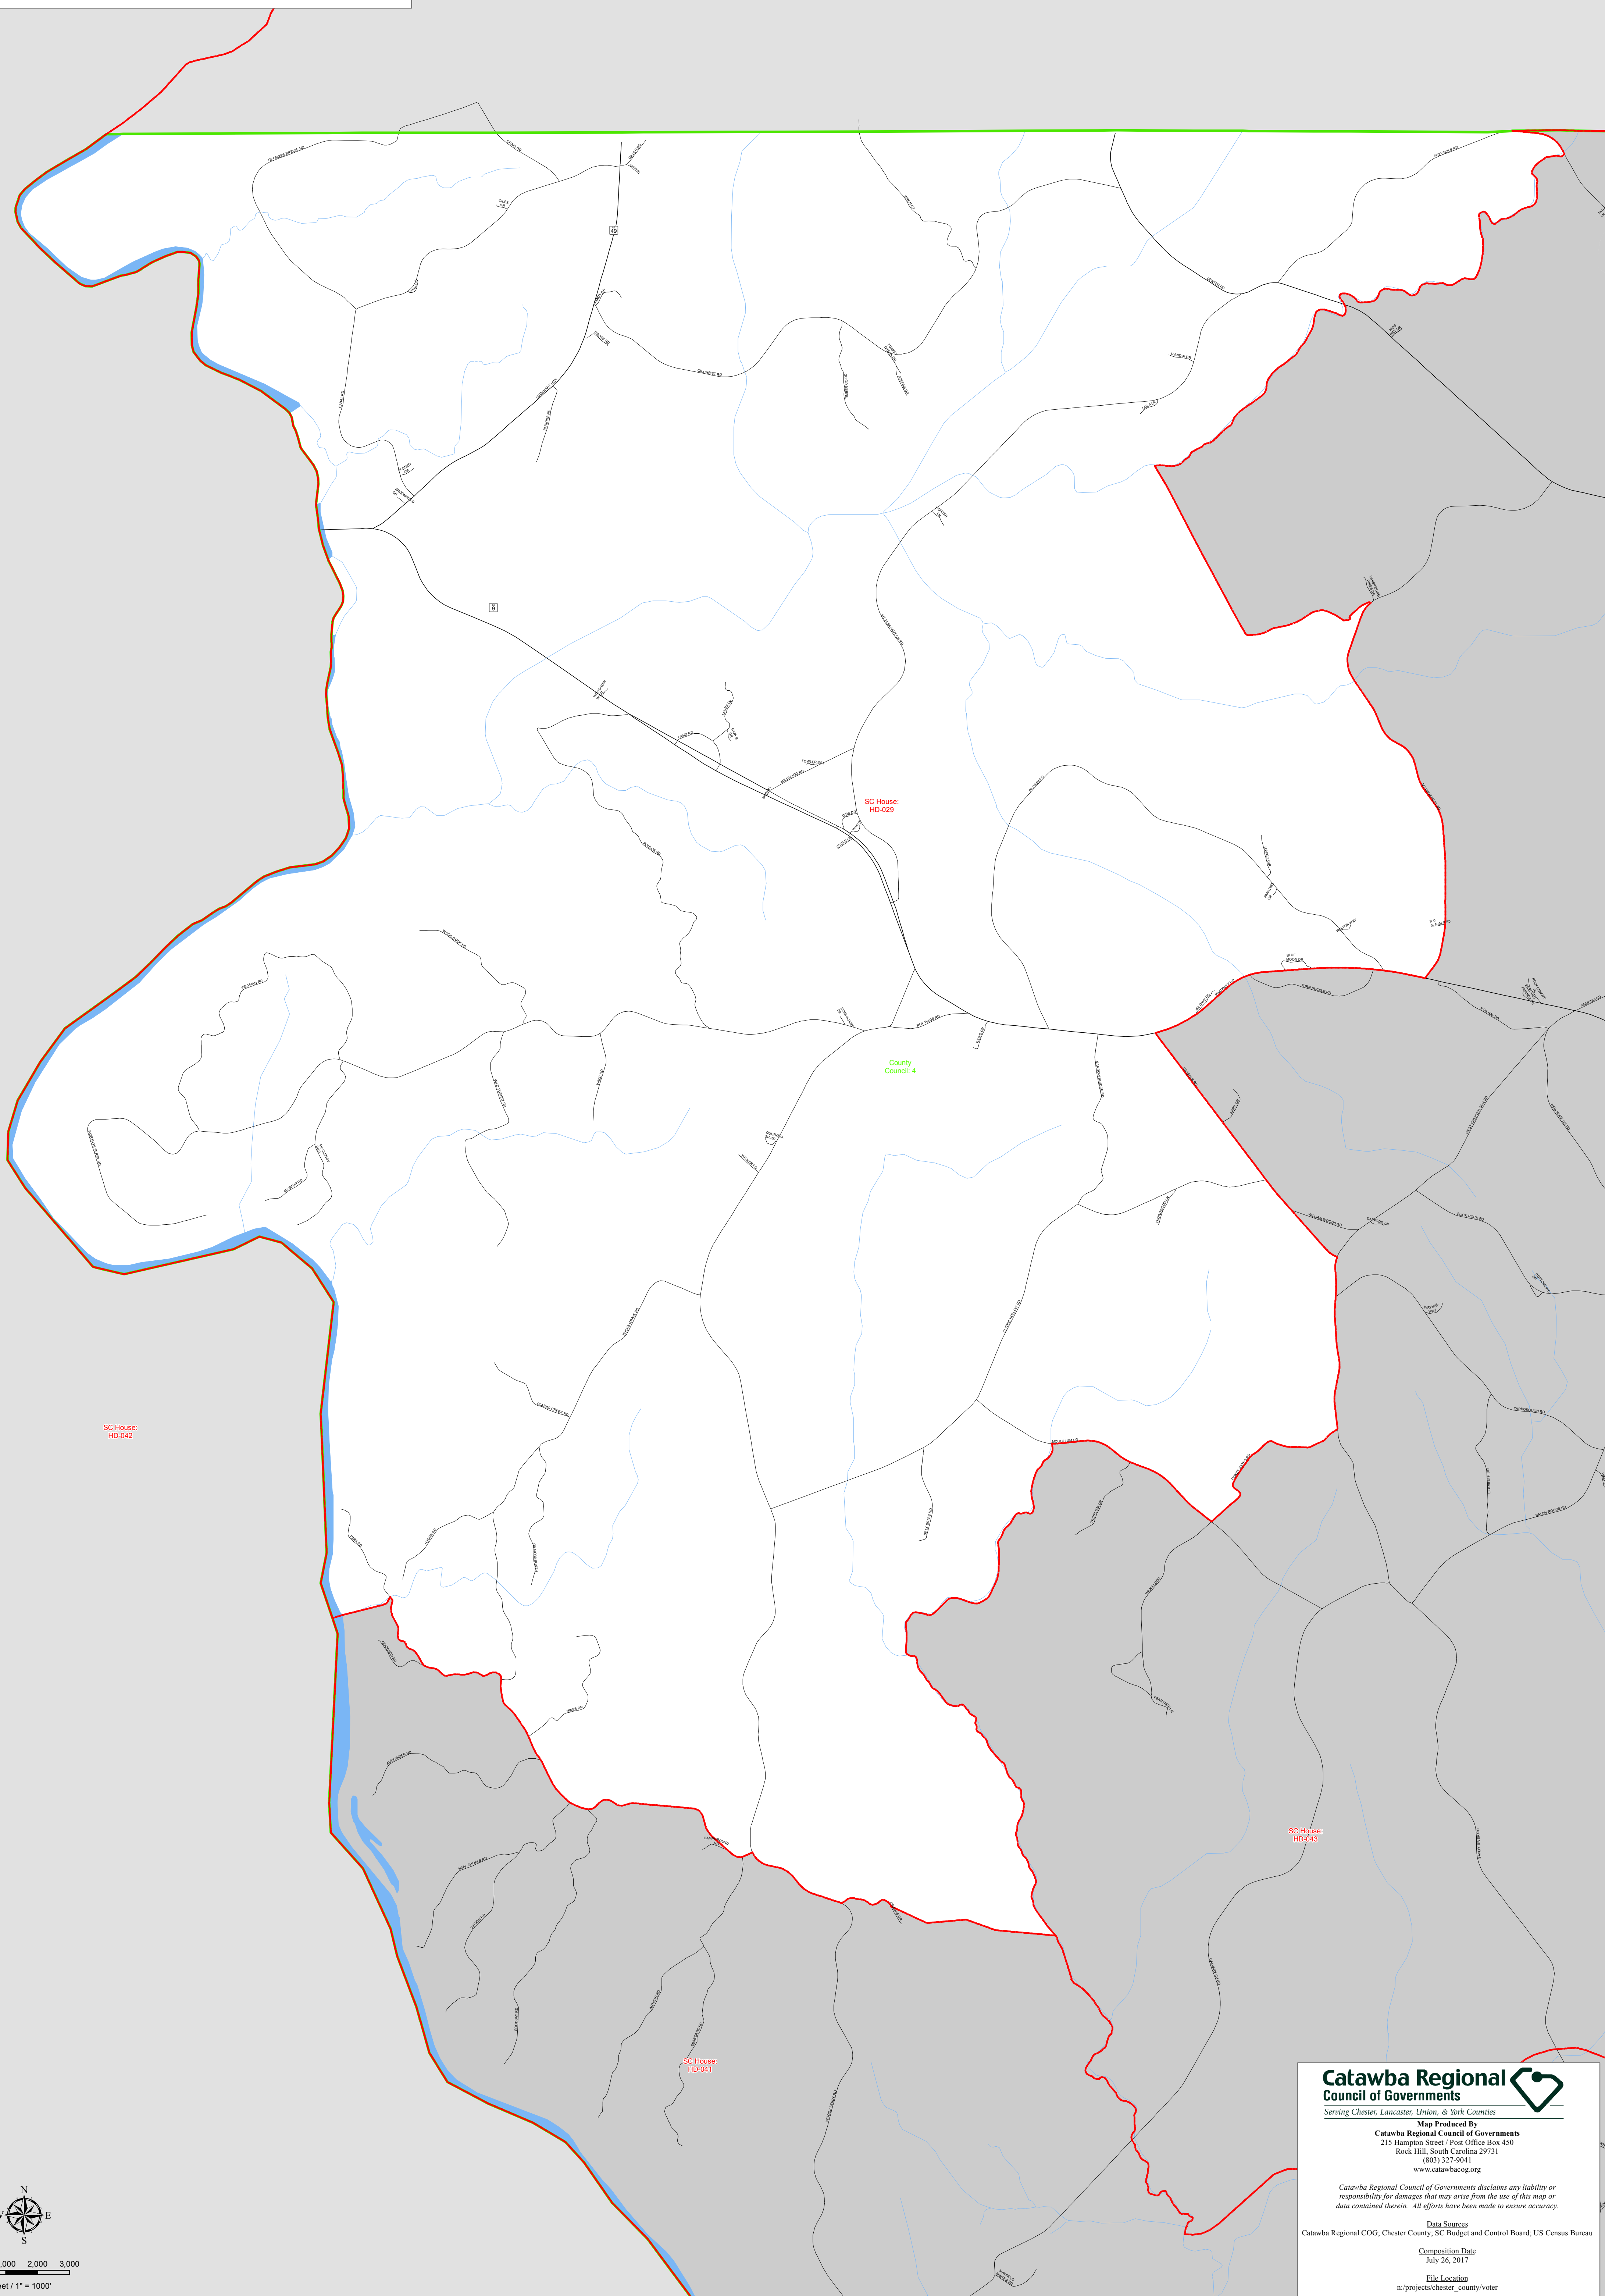

Chester County Voter District 24 - Wilksburg

Legend

- SC House Districts
- Chester County Council Districts
- Municipal Limits
- Interstate
- SC / US Highway
- Secondary Road
- Water Features

0 500 1,000 2,000 3,000
Feet / 1" = 1000'

Catawba Regional Council of Governments

Serving Chester, Lancaster, Union, & York Counties
Map Produced By
Catawba Regional Council of Governments
215 Hampton Street / Post Office Box 450
Rock Hill, South Carolina 29731
(803) 327-9041
www.catawbacog.org